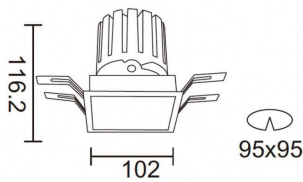

PRO-DS Smart

Lavov downlight from the family PRO-DS Smart with a power of 28,7W and an optics 36 degrees . CCT 4000K. With a total lumen output of 2336lm and a luminous efficiency of 81,4lm/W.DALI+wireless Casambi driver. Made in die cast aluminum and finished in White color.

Item code	86.DS26.3439.01
Product type	Indoor
Category	Downlights
Family	PRO-D
Subfamily	PRO-DS Smart

Pictograms

Scheme

Product	
Real power (W)	28.7
Real luminous flux (Lm)	2336
Luminous efficiency (Lm/W)	81.400000000000006
Beam angle (°)	36
Life time (h)	50000 h L80B10
IP	20
Electrical class insulation	Clas II
Colour	White
Control gear	DALI+wireless Casambi
Flicker Free	Yes
Light source	LED
Type of LED	COB
Colour temperature (K)	4000
Colour consistency (SDCM)	SDCM<3
CRI	80