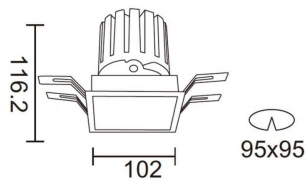

PRO-DS Smart

Lavov downlight from the family PRO-DS Smart with a power of 28,7W and an optics 36 degrees . CCT 4000K. With a total lumen output of 2336lm and a luminous efficiency of 81,4lm/W.DALI+wireless Casambi driver. Made in die cast aluminum and finished in White color.

Item code	86.DS26.3439.01
Product type	Indoor
Category	Downlights
Family	PRO-D
Subfamily	PRO-DS Smart

Pictograms

Scheme

Product	
Real power (W)	28.7
Real luminous flux (Lm)	2336
Luminous efficiency (Lm/W)	81.400000000000006
Beam angle (°)	36
Life time (h)	50000 h L80B10
IP	20
Electrical class insulation	Clas II
Colour	White
Control gear	DALI+wireless Casambi
Flicker Free	Yes
Light source	LED
Type of LED	COB
Colour temperature (K)	4000
Colour consistency (SDCM)	SDCM<3
CRI	80