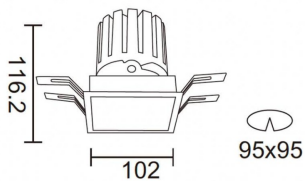

Subfamily	PRO-DS Smart
------------------	---------------------

Pictograms	

Scheme

Product

Real power (W)	28.7
-----------------------	-------------

Real luminous flux (Lm)	2336
--------------------------------	-------------