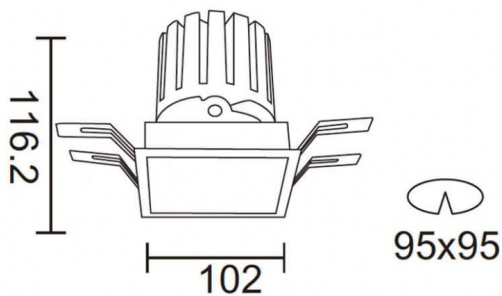

PRO-DS Smart

Lavov downlight from the family PRO-DS Smart with a power of 28,7W and an optics 36 degrees . CCT 4000K. With a total lumen output of 2336lm and a luminous efficiency of 81,4lm/W.DALI+wireless Casambi driver. Made in die cast aluminum and finished in black color.

Item code	86.DS26.3439.02
Product type	Indoor
Category	Downlights
Family	PRO-D
Subfamily	PRO-DS Smart

Pictograms

Scheme

Product	
Real power (W)	28.7
Real luminous flux (Lm)	2336
Luminous efficiency (Lm/W)	81.400000000000006
Beam angle (°)	36
Life time (h)	50000 h L80B10
IP	20
Electrical class insulation	Clas II
Colour	black
Control gear	DALI+wireless Casambi
Flicker Free	Yes
Light source	LED
Type of LED	COB
Colour temperature (K)	4000
Colour consistency (SDCM)	SDCM3
CRI	80