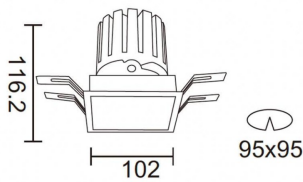

PRO-DS Smart

Lavov downlight from the family PRO-DS Smart with a power of 28,7W and an optics 36 degrees . CCT 4000K. With a total lumen output of 2336lm and a luminous efficiency of 81,4lm/W.DALI+wireless Casambi driver. Made in die cast aluminum and finished in black color.

Item code	86.DS26.3439.02
Product type	Indoor
Category	Downlights
Family	PRO-D
Subfamily	PRO-DS Smart

Pictograms

Scheme

Product	
Real power (W)	28.7
Real luminous flux (Lm)	2336
Luminous efficiency (Lm/W)	81.400000000000006
Beam angle (°)	36
Life time (h)	50000 h L80B10
IP	20
Electrical class insulation	Clas II
Colour	black
Control gear	DALI+wireless Casambi
Flicker Free	Yes
Light source	LED
Type of LED	COB
Colour temperature (K)	4000
Colour consistency (SDCM)	SDCM<3
CRI	80