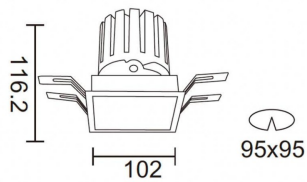

PRO-DS Smart

Lavov downlight from the family PRO-DS Smart with a power of 28,7W and an optics 36 degrees . CCT 4000K. With a total lumen output of 2336lm and a luminous efficiency of 81,4lm/W.DALI+wireless Casambi driver. Made in die cast aluminum and finished in grey color.

Item code	86.DS26.3439.03
Product type	Indoor
Category	Downlights
Family	PRO-D
Subfamily	PRO-DS Smart
Pictograms	

Scheme

Product	
Real power (W)	28.7
Real luminous flux (Lm)	2336
Luminous efficiency (Lm/W)	81.400000000000006
Beam angle (°)	36
Life time (h)	50000 h L80B10
IP	20
Electrical class insulation	Clas II
Colour	grey
Control gear	DALI+wireless Casambi
Flicker Free	Yes
Light source	LED
Type of LED	COB
Colour temperature (K)	4000
Colour consistency (SDCM)	SDCM<3
CRI	80