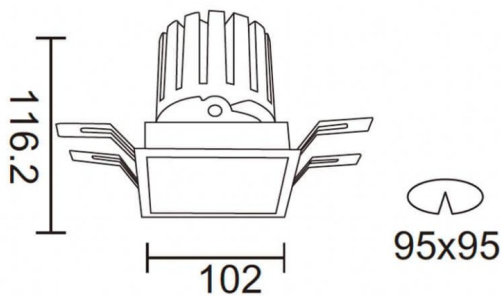

### PRO-DS Smart

Lavov downlight from the family PRO-DS Smart with a power of 28,7W and an optics 36 degrees . CCT 4000K. With a total lumen output of 2336lm and a luminous efficiency of 81,4lm/W.DALI+wireless Casambi driver. Made in die cast aluminum and finished in grey color.

#### Scheme

Product	
Real power (W)	28.7
Real luminous flux (Lm)	2336
Luminous efficiency (Lm/W)	81.40000000000006
Beam angle (°)	36
Life time (h)	50000 h L80B10
IP	20
Electrical class insulation	Clas II
Colour	grey
Control gear	DALI+wireless Casambi
Flicker Free	Yes
Light source	LED
Type of LED	COB
Colour temperature (K)	4000
Colour consistency (SDCM)	SDCM<3
CRI	80