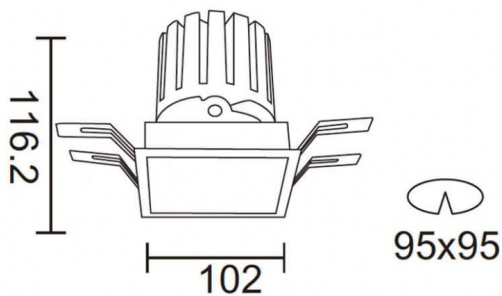

PRO-DS Smart

Lavov downlight from the family PRO-DS Smart with a power of 28,7W and an optics 36 degrees . CCT 4000K. With a total lumen output of 2336lm and a luminous efficiency of 81,4lm/W.DALI+wireless Casambi driver. Made in die cast aluminum and finished in grey color.

Item code	86.DS26.3439.03
Product type	Indoor
Category	Downlights
Family	PRO-D
Subfamily	PRO-DS Smart

Pictograms

Scheme

Product	
Real power (W)	28.7
Real luminous flux (Lm)	2336
Luminous efficiency (Lm/W)	81.400000000000006
Beam angle (°)	36
Life time (h)	50000 h L80B10
IP	20
Electrical class insulation	Clas II
Colour	grey
Control gear	DALI+wireless Casambi
Flicker Free	Yes
Light source	LED
Type of LED	COB
Colour temperature (K)	4000
Colour consistency (SDCM)	SDCM3
CRI	80