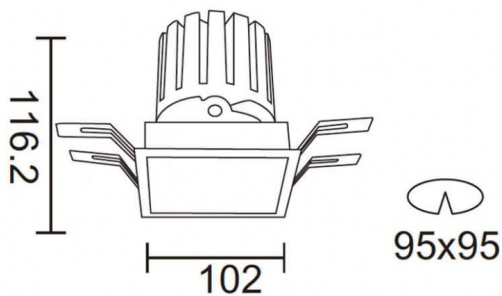

Pictograms

Scheme

Product	
Real power (W)	28.7
Real luminous flux (Lm)	2336
Luminous efficiency (Lm/W)	81.4
Beam angle (&ordm;)	36
Life time (h)	50000 h L80B10
IP	20
Electrical class insulation	Clas II
Colour	grey
Control gear	DALI+wireless Casambi
Flicker Free	Yes
Light source	LED
Type of LED	COB
Colour temperature (K)	4000
Colour consistency (SDCM)	SDCM<3
CRI	80