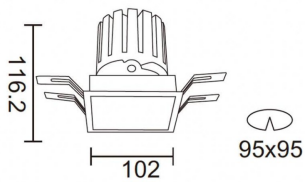

PRO-DS Smart

Lavov downlight from the family PRO-DS Smart with a power of 28,7W and an optics 36 degrees . CCT 4000K. With a total lumen output of 2336lm and a luminous efficiency of 81,4lm/W.DALI+wireless Casambi driver. Made in die cast aluminum and finished in grey color.

Item code	86.DS26.3439.03
Product type	Indoor
Category	Downlights
Family	PRO-D
Subfamily	PRO-DS Smart

Pictograms

Scheme

Product	
Real power (W)	28.7
Real luminous flux (Lm)	2336
Luminous efficiency (Lm/W)	81.400000000000006
Beam angle (°)	36
Life time (h)	50000 h L80B10
IP	20
Electrical class insulation	Clas II
Colour	grey
Control gear	DALI+wireless Casambi
Flicker Free	Yes
Light source	LED
Type of LED	COB
Colour temperature (K)	4000
Colour consistency (SDCM)	SDCM<3
CRI	80