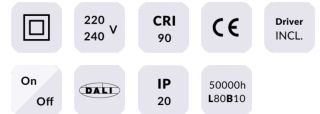

STAR Smart

Lavov downlight from the family STAR with a power of 2W and an optics 15 degrees . CCT 3000K. With a total lumen output of 140lm and a luminous efficiency of 70lm/W.DALI+wireless Casambi driver. Made in die cast aluminum and finished in White color. UGR

Item code 86.DS29.1319.01

Product type Indoor

Category Downlights

Family STAR

Subfamily STAR Smart

Pictograms

Product
Real power (W) 2

Real luminous flux (Lm) 140

Luminous efficiency (Lm/W) 70

Beam angle (°) 15

Life time (h) 50000 h L80B10

IP 20

Electrical class insulation Clas II

Colour White

U. G. R UGR<19

Control gear DALI+wireless Casambi