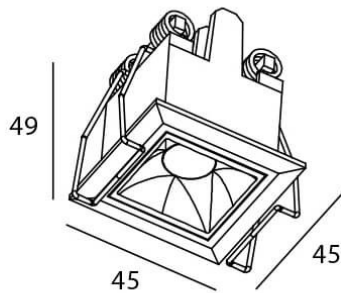

STAR Smart

Lavov downlight from the family STAR with a power of 2W and an optics 15 degrees . CCT 3000K. With a total lumen output of 140lm and a luminous efficiency of 70lm/W.DALI+wireless Casambi driver. Made in die cast aluminum and finished in White color. UGR19.

Item code	86.DS29.1319.01
Product type	Indoor
Category	Downlights
Family	STAR
Subfamily	STAR Smart

Pictograms

Scheme

Product	
Real power (W)	2
Real luminous flux (Lm)	140
Luminous efficiency (Lm/W)	70
Beam angle (°)	15
Life time (h)	50000 h L80B10
IP	20
Electrical class insulation	Clas II
Colour	White
U. G. R	UGR19
Control gear	DALI+wireless Casambi
Flicker Free	Yes
Light source	LED
Type of LED	SMD
Colour temperature (K)	3000
Colour consistency (SDCM)	SDCM3
CRI	80