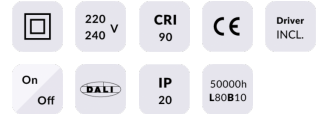

STAR Smart

Lavov downlight from the family STAR with a power of 2W and an optics 15 degrees . CCT 3000K. With a total lumen output of 140lm and a luminous efficiency of 70lm/W.DALI+wireless Casambi driver. Made in die cast aluminum and finished in black color. UGR

Subfamily	STAR Smart
------------------	-------------------

Pictograms

Product

Real power (W)	2
-----------------------	----------

Real luminous flux (Lm)	140
--------------------------------	------------