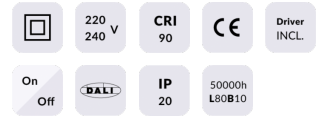

STAR Smart

Lavov downlight from the family STAR with a power of 2W and an optics 30 degrees . CCT 3000K. With a total lumen output of 140lm and a luminous efficiency of 70lm/W.DALI+wireless Casambi driver. Made in die cast aluminum and finished in White color. UGR

Subfamily	STAR Smart
------------------	-------------------

Pictograms

Product

Real power (W)	2
-----------------------	----------

Real luminous flux (Lm)	140
--------------------------------	------------