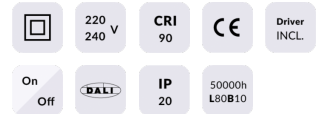

STAR Smart

Lavov downlight from the family STAR with a power of 2W and an optics 30 degrees . CCT 3000K. With a total lumen output of 140lm and a luminous efficiency of 70lm/W.DALI+wireless Casambi driver. Made in die cast aluminum and finished in White color. UGR

Item code	86.DS29.1329.01
Product type	Indoor
Category	Downlights
Family	STAR
Subfamily	STAR Smart

Pictograms

Product

Real power (W)	2
Real luminous flux (Lm)	140
Luminous efficiency (Lm/W)	70
Beam angle (°)	30
Life time (h)	50000 h L80B10
IP	20
Electrical class insulation	Clas II
Colour	White
U. G. R	UGR<19
Control gear	DALI+wireless Casambi
Flicker Free	Yes
Light source	LED
Type of LED	SMD
Colour temperature (K)	3000
Colour consistency (SDCM)	SDCM<3
CRI	80