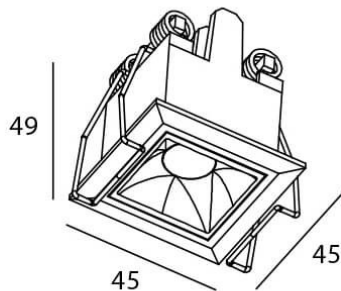

STAR Smart

Lavov downlight from the family STAR with a power of 2W and an optics 30 degrees . CCT 3000K. With a total lumen output of 140lm and a luminous efficiency of 70lm/W.DALI+wireless Casambi driver. Made in die cast aluminum and finished in White color. UGR19.

Item code	86.DS29.1329.01
Product type	Indoor
Category	Downlights
Family	STAR
Subfamily	STAR Smart

Pictograms

Scheme

Product	
Real power (W)	2
Real luminous flux (Lm)	140
Luminous efficiency (Lm/W)	70
Beam angle (&ordm;)	30
Life time (h)	50000 h L80B10
IP	20
Electrical class insulation	Clas II
Colour	White
U. G. R	UGR<19
Control gear	DALI+wireless Casambi
Flicker Free	Yes
Light source	LED
Type of LED	SMD
Colour temperature (K)	3000
Colour consistency (SDCM)	SDCM<3
CRI	80