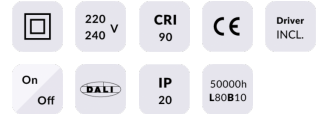

STAR Smart

Lavov downlight from the family STAR with a power of 2W and an optics 30 degrees . CCT 3000K. With a total lumen output of 140lm and a luminous efficiency of 70lm/W.DALI+wireless Casambi driver. Made in die cast aluminum and finished in White color. UGR

Subfamily	STAR Smart
------------------	-------------------

Pictograms

Product

Real power (W)	2
-----------------------	----------

Real luminous flux (Lm)	140
--------------------------------	------------