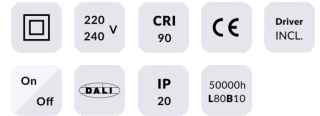

### STAR Smart

Lavov downlight from the family STAR with a power of 2W and an optics 30 degrees . CCT 3000K. With a total lumen output of 140lm and a luminous efficiency of 70lm/W.DALI+wireless Casambi driver. Made in die cast aluminum and finished in black color. UGR

### Product

**Real power (W)** 2

**Real luminous flux (Lm)** 140

**Luminous efficiency (Lm/W)** 70

**Beam angle (°)** 30

**Life time (h)** 50000 h L80B10

**IP** 20

**Electrical class insulation** Clas II