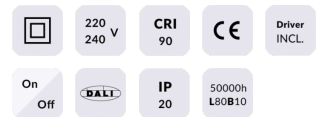

STAR Smart

Lavov downlight from the family STAR with a power of 2W and an optics 45 degrees . CCT 3000K. With a total lumen output of 140lm and a luminous efficiency of 70lm/W.DALI+wireless Casambi driver. Made in die cast aluminum and finished in White color. UGR

Item code	86.DS29.1339.01
Product type	Indoor
Category	Downlights
Family	STAR
Subfamily	STAR Smart

Pictograms

Product

Real power (W)	2
Real luminous flux (Lm)	140
Luminous efficiency (Lm/W)	70
Beam angle (°)	45
Life time (h)	50000 h L80B10
IP	20
Electrical class insulation	Clas II
Colour	White
U. G. R	UGR<19
Control gear	DALI+wireless Casambi
Flicker Free	Yes
Light source	LED
Type of LED	SMD
Colour temperature (K)	3000
Colour consistency (SDCM)	SDCM<3
CRI	80