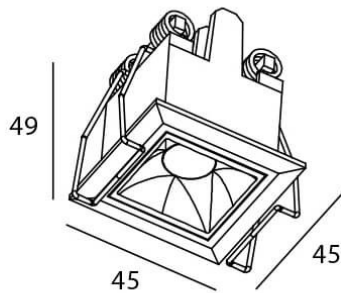

STAR Smart

Lavov downlight from the family STAR with a power of 2W and an optics 15 degrees . CCT 4000K. With a total lumen output of 140lm and a luminous efficiency of 70lm/W.DALI+wireless Casambi driver. Made in die cast aluminum and finished in White color. UGR19.

Item code	86.DS29.1419.01
Product type	Indoor
Category	Downlights
Family	STAR
Subfamily	STAR Smart

Pictograms

Scheme

Product	
Real power (W)	2
Real luminous flux (Lm)	140
Luminous efficiency (Lm/W)	70
Beam angle (°)	15
Life time (h)	50000 h L80B10
IP	20
Electrical class insulation	Clas II
Colour	White
U. G. R	UGR19
Control gear	DALI+wireless Casambi
Flicker Free	Yes
Light source	LED
Type of LED	SMD
Colour temperature (K)	4000
Colour consistency (SDCM)	SDCM3
CRI	80