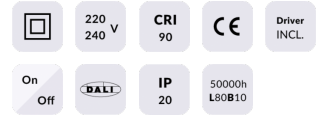

STAR Smart

Lavov downlight from the family STAR with a power of 2W and an optics 15 degrees . CCT 4000K. With a total lumen output of 140lm and a luminous efficiency of 70lm/W.DALI+wireless Casambi driver. Made in die cast aluminum and finished in black color. UGR

Subfamily	STAR Smart
------------------	-------------------

Pictograms

Product

Real power (W)	2
-----------------------	----------

Real luminous flux (Lm)	140
--------------------------------	------------