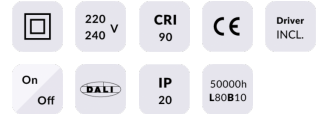

STAR Smart

Lavov downlight from the family STAR with a power of 2W and an optics 30 degrees . CCT 4000K. With a total lumen output of 140lm and a luminous efficiency of 70lm/W.DALI+wireless Casambi driver. Made in die cast aluminum and finished in White color. UGR

Subfamily	STAR Smart
------------------	-------------------

Pictograms

Product

Real power (W)	2
-----------------------	----------

Real luminous flux (Lm)	140
--------------------------------	------------