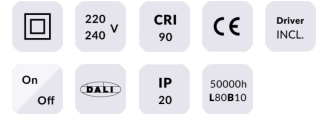

STAR Smart

Lavov downlight from the family STAR with a power of 2W and an optics 45 degrees . CCT 4000K. With a total lumen output of 140lm and a luminous efficiency of 70lm/W.DALI+wireless Casambi driver. Made in die cast aluminum and finished in White color. UGR

Subfamily	STAR Smart
------------------	-------------------

Pictograms

Product

Real power (W)	2
-----------------------	----------

Real luminous flux (Lm)	140
--------------------------------	------------