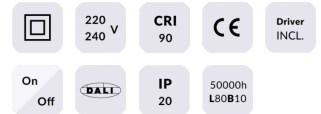

STAR Smart

Lavov downlight from the family STAR with a power of 2W and an optics 45 degrees . CCT 4000K. With a total lumen output of 140lm and a luminous efficiency of 70lm/W.DALI+wireless Casambi driver. Made in die cast aluminum and finished in black color. UGR

Item code	86.DS29.1439.02
Product type	Indoor
Category	Downlights
Family	STAR
Subfamily	STAR Smart

Pictograms

Product

Real power (W)	2
Real luminous flux (Lm)	140
Luminous efficiency (Lm/W)	70
Beam angle (°)	45
Life time (h)	50000 h L80B10
IP	20
Electrical class insulation	Clas II
Colour	black
U. G. R	UGR<19
Control gear	DALI+wireless Casambi
Flicker Free	Yes
Light source	LED
Type of LED	SMD
Colour temperature (K)	4000
Colour consistency (SDCM)	SDCM<3
CRI	80