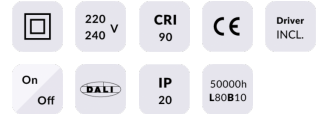

STAR Smart

Lavov downlight from the family STAR with a power of 2W and an optics 45 degrees . CCT 4000K. With a total lumen output of 140lm and a luminous efficiency of 70lm/W.DALI+wireless Casambi driver. Made in die cast aluminum and finished in black color. UGR

Subfamily	STAR Smart
------------------	-------------------

Pictograms

Product

Real power (W)	2
-----------------------	----------

Real luminous flux (Lm)	140
--------------------------------	------------