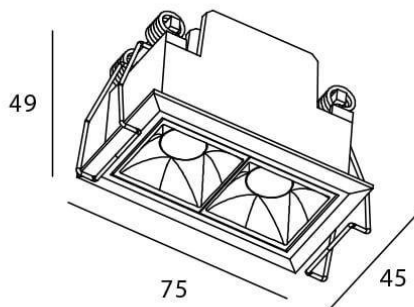

STAR Smart

Lavov downlight from the family STAR with a power of 4W and an optics 15 degrees . CCT 3000K. With a total lumen output of 280lm and a luminous efficiency of 70lm/W.DALI+wireless Casambi driver. Made in die cast aluminum and finished in White color. UGR19.

Scheme

Item code	86.DS29.2319.01
Product type	Indoor
Category	Downlights
Family	STAR
Subfamily	STAR Smart
Pictograms	

Product	
Real power (W)	4
Real luminous flux (Lm)	280
Luminous efficiency (Lm/W)	70
Beam angle (&ordm;)	15
Life time (h)	50000 h L80B10
IP	20
Electrical class insulation	Clas II
Colour	White
U. G. R	UGR<19
Control gear	DALI+wireless Casambi
Flicker Free	Yes
Light source	LED
Type of LED	SMD
Colour temperature (K)	3000
Colour consistency (SDCM)	SDCM<3
CRI	80