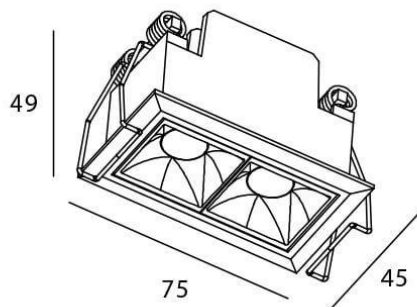

STAR Smart

Lavov downlight from the family STAR with a power of 4W and an optics 15 degrees . CCT 3000K. With a total lumen output of 280lm and a luminous efficiency of 70lm/W.DALI+wireless Casambi driver. Made in die cast aluminum and finished in White color. UGR19.

Scheme

Item code	86.DS29.2319.01
Product type	Indoor
Category	Downlights
Family	STAR
Subfamily	STAR Smart
Pictograms	

Product	
Real power (W)	4
Real luminous flux (Lm)	280
Luminous efficiency (Lm/W)	70
Beam angle (°)	15
Life time (h)	50000 h L80B10
IP	20
Electrical class insulation	Clas II
Colour	White
U. G. R	UGR19
Control gear	DALI+wireless Casambi
Flicker Free	Yes
Light source	LED
Type of LED	SMD
Colour temperature (K)	3000
Colour consistency (SDCM)	SDCM3
CRI	80