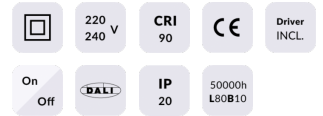

STAR Smart

Lavov downlight from the family STAR with a power of 4W and an optics 15 degrees . CCT 3000K. With a total lumen output of 280lm and a luminous efficiency of 70lm/W.DALI+wireless Casambi driver. Made in die cast aluminum and finished in White color. UGR

Item code	86.DS29.2319.01
Product type	Indoor
Category	Downlights
Family	STAR
Subfamily	STAR Smart

Pictograms

Product

Real power (W)	4
Real luminous flux (Lm)	280
Luminous efficiency (Lm/W)	70
Beam angle (°)	15
Life time (h)	50000 h L80B10
IP	20
Electrical class insulation	Clas II
Colour	White
U. G. R	UGR<19
Control gear	DALI+wireless Casambi
Flicker Free	Yes
Light source	LED
Type of LED	SMD
Colour temperature (K)	3000
Colour consistency (SDCM)	SDCM<3
CRI	80