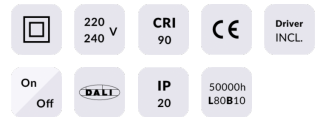

STAR Smart

Lavov downlight from the family STAR with a power of 4W and an optics 15 degrees . CCT 3000K. With a total lumen output of 280lm and a luminous efficiency of 70lm/W.DALI+wireless Casambi driver. Made in die cast aluminum and finished in black color. UGR

Subfamily	STAR Smart
------------------	-------------------

Pictograms	    
	   

Product

Real power (W)	4
-----------------------	----------

Real luminous flux (Lm)	280
--------------------------------	------------