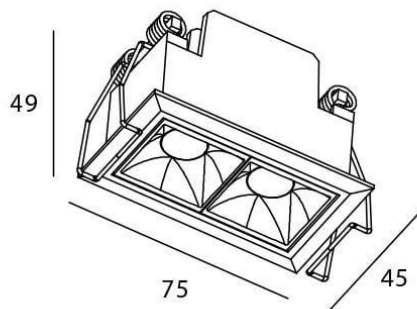

STAR Smart

Lavov downlight from the family STAR with a power of 4W and an optics 15 degrees . CCT 3000K. With a total lumen output of 280lm and a luminous efficiency of 70lm/W.DALI+wireless Casambi driver. Made in die cast aluminum and finished in black color. UGR19.

Scheme

Item code	86.DS29.2319.02
Product type	Indoor
Category	Downlights
Family	STAR
Subfamily	STAR Smart
Pictograms	

Product	
Real power (W)	4
Real luminous flux (Lm)	280
Luminous efficiency (Lm/W)	70
Beam angle (°)	15
Life time (h)	50000 h L80B10
IP	20
Electrical class insulation	Clas II
Colour	black
U. G. R	UGR19
Control gear	DALI+wireless Casambi
Flicker Free	Yes
Light source	LED
Type of LED	SMD
Colour temperature (K)	3000
Colour consistency (SDCM)	SDCM3
CRI	80