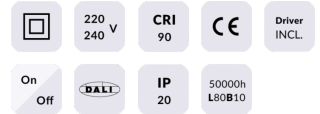

STAR Smart

Lavov downlight from the family STAR with a power of 4W and an optics 30 degrees . CCT 3000K. With a total lumen output of 280lm and a luminous efficiency of 70lm/W.DALI+wireless Casambi driver. Made in die cast aluminum and finished in White color. UGR

Subfamily	STAR Smart
------------------	-------------------

Pictograms	
-------------------	--

Product

Real power (W)	4
-----------------------	----------

Real luminous flux (Lm)	280
--------------------------------	------------