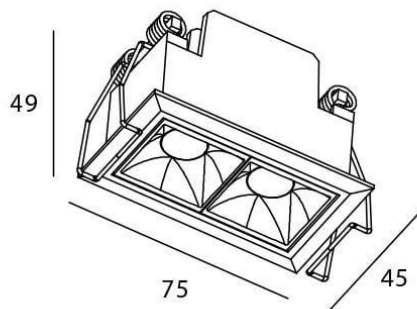

### STAR Smart

Lavov downlight from the family STAR with a power of 4W and an optics 30 degrees . CCT 3000K. With a total lumen output of 280lm and a luminous efficiency of 70lm/W.DALI+wireless Casambi driver. Made in die cast aluminum and finished in black color. UGR19.

### Scheme

<b>Item code</b>	<b>86.DS29.2329.02</b>
<b>Product type</b>	<b>Indoor</b>
<b>Category</b>	<b>Downlights</b>
<b>Family</b>	<b>STAR</b>
<b>Subfamily</b>	<b>STAR Smart</b>
<b>Pictograms</b>	

<b>Product</b>	
<b>Real power (W)</b>	<b>4</b>
<b>Real luminous flux (Lm)</b>	<b>280</b>
<b>Luminous efficiency (Lm/W)</b>	<b>70</b>
<b>Beam angle (&amp;ordm;)</b>	<b>30</b>
<b>Life time (h)</b>	<b>50000 h L80B10</b>
<b>IP</b>	<b>20</b>
<b>Electrical class insulation</b>	<b>Clas II</b>
<b>Colour</b>	<b>black</b>
<b>U. G. R</b>	<b>UGR&lt;19</b>
<b>Control gear</b>	<b>DALI+wireless Casambi</b>
<b>Flicker Free</b>	<b>Yes</b>
<b>Light source</b>	<b>LED</b>
<b>Type of LED</b>	<b>SMD</b>
<b>Colour temperature (K)</b>	<b>3000</b>
<b>Colour consistency (SDCM)</b>	<b>SDCM&lt;3</b>
<b>CRI</b>	<b>80</b>