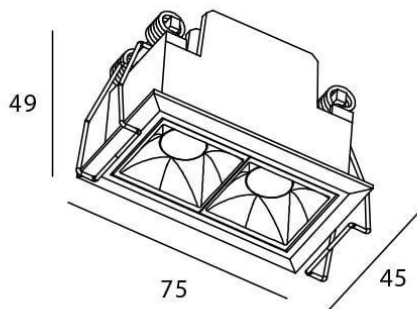

STAR Smart

Lavov downlight from the family STAR with a power of 4W and an optics 30 degrees . CCT 3000K. With a total lumen output of 280lm and a luminous efficiency of 70lm/W.DALI+wireless Casambi driver. Made in die cast aluminum and finished in black color. UGR19.

Scheme

Item code	86.DS29.2329.02
Product type	Indoor
Category	Downlights
Family	STAR
Subfamily	STAR Smart
Pictograms	

Product	
Real power (W)	4
Real luminous flux (Lm)	280
Luminous efficiency (Lm/W)	70
Beam angle (°)	30
Life time (h)	50000 h L80B10
IP	20
Electrical class insulation	Clas II
Colour	black
U. G. R	UGR19
Control gear	DALI+wireless Casambi
Flicker Free	Yes
Light source	LED
Type of LED	SMD
Colour temperature (K)	3000
Colour consistency (SDCM)	SDCM3
CRI	80