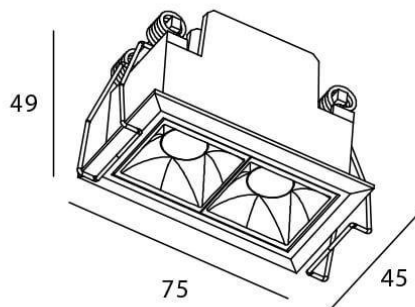

Scheme

Item code	86.DS29.2339.01
Product type	Indoor
Category	Downlights
Family	STAR
Subfamily	STAR Smart
Pictograms	

Product	
Real power (W)	4
Real luminous flux (Lm)	280
Luminous efficiency (Lm/W)	70
Beam angle (&ordm;)	45
Life time (h)	50000 h L80B10
IP	20
Electrical class insulation	Clas II
Colour	White
U. G. R	UGR<19
Control gear	DALI+wireless Casambi
Flicker Free	Yes
Light source	LED
Type of LED	SMD
Colour temperature (K)	3000
Colour consistency (SDCM)	SDCM<3
CRI	80