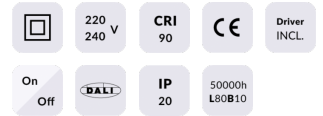

### STAR Smart

Lavov downlight from the family STAR with a power of 4W and an optics 45 degrees . CCT 3000K. With a total lumen output of 280lm and a luminous efficiency of 70lm/W.DALI+wireless Casambi driver. Made in die cast aluminum and finished in White color. UGR

### Product

<b>Real power (W)</b>	<b>4</b>
<b>Real luminous flux (Lm)</b>	<b>280</b>
<b>Luminous efficiency (Lm/W)</b>	<b>70</b>
<b>Beam angle (°)</b>	<b>45</b>
<b>Life time (h)</b>	<b>50000 h L80B10</b>
<b>IP</b>	<b>20</b>
<b>Electrical class insulation</b>	<b>Clas II</b>
<b>Colour</b>	<b>White</b>
<b>U. G. R</b>	<b>UGR&lt;19</b>
<b>Control gear</b>	<b>DALI+wireless Casambi</b>
<b>Flicker Free</b>	<b>Yes</b>
<b>Light source</b>	<b>LED</b>
<b>Type of LED</b>	<b>SMD</b>
<b>Colour temperature (K)</b>	<b>3000</b>
<b>Colour consistency (SDCM)</b>	<b>SDCM&lt;3</b>
<b>CRI</b>	<b>80</b>