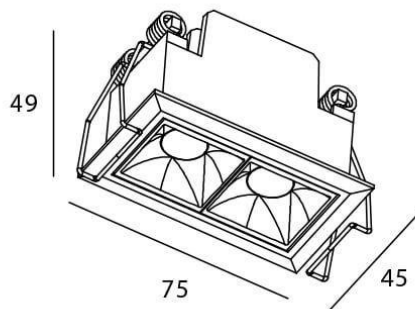

STAR Smart

Lavov downlight from the family STAR with a power of 4W and an optics 45 degrees . CCT 3000K. With a total lumen output of 280lm and a luminous efficiency of 70lm/W.DALI+wireless Casambi driver. Made in die cast aluminum and finished in black color. UGR19.

Scheme

Item code	86.DS29.2339.02
Product type	Indoor
Category	Downlights
Family	STAR
Subfamily	STAR Smart
Pictograms	

Product	
Real power (W)	4
Real luminous flux (Lm)	280
Luminous efficiency (Lm/W)	70
Beam angle (º)	45
Life time (h)	50000 h L80B10
IP	20
Electrical class insulation	Clas II
Colour	black
U. G. R	UGR<19
Control gear	DALI+wireless Casambi
Flicker Free	Yes
Light source	LED
Type of LED	SMD
Colour temperature (K)	3000
Colour consistency (SDCM)	SDCM<3
CRI	80