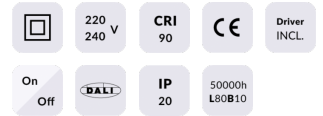

**STAR Smart**

Lavov downlight from the family STAR with a power of 4W and an optics 45 degrees . CCT 3000K. With a total lumen output of 280lm and a luminous efficiency of 70lm/W.DALI+wireless Casambi driver. Made in die cast aluminum and finished in black color. UGR

<b>Item code</b>	<b>86.DS29.2339.02</b>
<b>Product type</b>	<b>Indoor</b>
<b>Category</b>	<b>Downlights</b>
<b>Family</b>	<b>STAR</b>
<b>Subfamily</b>	<b>STAR Smart</b>

**Pictograms**

**Product**

<b>Real power (W)</b>	<b>4</b>
<b>Real luminous flux (Lm)</b>	<b>280</b>
<b>Luminous efficiency (Lm/W)</b>	<b>70</b>
<b>Beam angle (°)</b>	<b>45</b>
<b>Life time (h)</b>	<b>50000 h L80B10</b>
<b>IP</b>	<b>20</b>
<b>Electrical class insulation</b>	<b>Clas II</b>
<b>Colour</b>	<b>black</b>
<b>U. G. R</b>	<b>UGR&lt;19</b>
<b>Control gear</b>	<b>DALI+wireless Casambi</b>
<b>Flicker Free</b>	<b>Yes</b>
<b>Light source</b>	<b>LED</b>
<b>Type of LED</b>	<b>SMD</b>
<b>Colour temperature (K)</b>	<b>3000</b>
<b>Colour consistency (SDCM)</b>	<b>SDCM&lt;3</b>
<b>CRI</b>	<b>80</b>