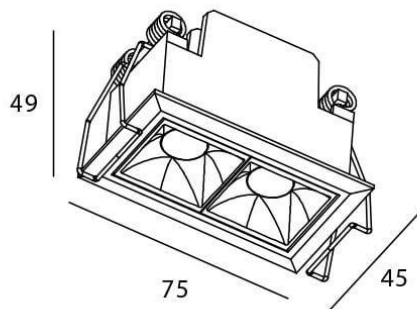

STAR Smart

Lavov downlight from the family STAR with a power of 4W and an optics 45 degrees . CCT 3000K. With a total lumen output of 280lm and a luminous efficiency of 70lm/W.DALI+wireless Casambi driver. Made in die cast aluminum and finished in black color. UGR19.

Scheme

Item code	86.DS29.2339.02
Product type	Indoor
Category	Downlights
Family	STAR
Subfamily	STAR Smart
Pictograms	

Product	
Real power (W)	4
Real luminous flux (Lm)	280
Luminous efficiency (Lm/W)	70
Beam angle (°)	45
Life time (h)	50000 h L80B10
IP	20
Electrical class insulation	Clas II
Colour	black
U. G. R	UGR19
Control gear	DALI+wireless Casambi
Flicker Free	Yes
Light source	LED
Type of LED	SMD
Colour temperature (K)	3000
Colour consistency (SDCM)	SDCM3
CRI	80