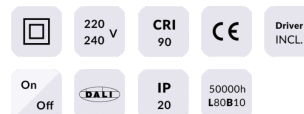

Pictograms