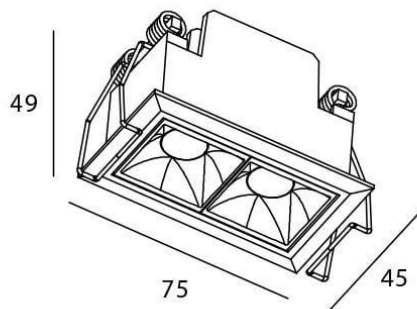

STAR Smart

Lavov downlight from the family STAR with a power of 4W and an optics 15 degrees . CCT 4000K. With a total lumen output of 280lm and a luminous efficiency of 70lm/W.DALI+wireless Casambi driver. Made in die cast aluminum and finished in White color. UGR19.

Scheme

Item code	86.DS29.2419.01
Product type	Indoor
Category	Downlights
Family	STAR
Subfamily	STAR Smart
Pictograms	

Product	
Real power (W)	4
Real luminous flux (Lm)	280
Luminous efficiency (Lm/W)	70
Beam angle (&ordm;)	15
Life time (h)	50000 h L80B10
IP	20
Electrical class insulation	Clas II
Colour	White
U. G. R	UGR<19
Control gear	DALI+wireless Casambi
Flicker Free	Yes
Light source	LED
Type of LED	SMD
Colour temperature (K)	4000
Colour consistency (SDCM)	SDCM<3
CRI	80