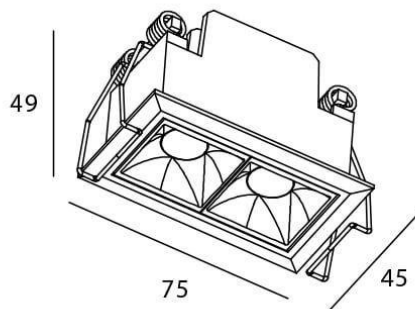

STAR Smart

Lavov downlight from the family STAR with a power of 4W and an optics 15 degrees . CCT 4000K. With a total lumen output of 280lm and a luminous efficiency of 70lm/W.DALI+wireless Casambi driver. Made in die cast aluminum and finished in White color. UGR19.

Scheme

Item code	86.DS29.2419.01
Product type	Indoor
Category	Downlights
Family	STAR
Subfamily	STAR Smart
Pictograms	

Product	
Real power (W)	4
Real luminous flux (Lm)	280
Luminous efficiency (Lm/W)	70
Beam angle (°)	15
Life time (h)	50000 h L80B10
IP	20
Electrical class insulation	Clas II
Colour	White
U. G. R	UGR19
Control gear	DALI+wireless Casambi
Flicker Free	Yes
Light source	LED
Type of LED	SMD
Colour temperature (K)	4000
Colour consistency (SDCM)	SDCM3
CRI	80