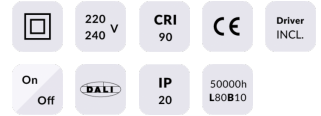

STAR Smart

Lavov downlight from the family STAR with a power of 4W and an optics 15 degrees . CCT 4000K. With a total lumen output of 280lm and a luminous efficiency of 70lm/W.DALI+wireless Casambi driver. Made in die cast aluminum and finished in black color. UGR

Subfamily	STAR Smart
------------------	-------------------

Pictograms

Product

Real power (W)	4
-----------------------	----------

Real luminous flux (Lm)	280
--------------------------------	------------