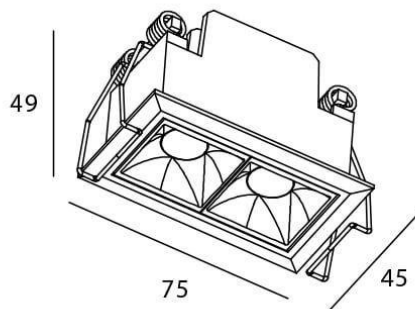

STAR Smart

Lavov downlight from the family STAR with a power of 4W and an optics 15 degrees . CCT 4000K. With a total lumen output of 280lm and a luminous efficiency of 70lm/W.DALI+wireless Casambi driver. Made in die cast aluminum and finished in black color. UGR19.

Scheme

Item code	86.DS29.2419.02
Product type	Indoor
Category	Downlights
Family	STAR
Subfamily	STAR Smart
Pictograms	

Product	
Real power (W)	4
Real luminous flux (Lm)	280
Luminous efficiency (Lm/W)	70
Beam angle (°)	15
Life time (h)	50000 h L80B10
IP	20
Electrical class insulation	Clas II
Colour	black
U. G. R	UGR19
Control gear	DALI+wireless Casambi
Flicker Free	Yes
Light source	LED
Type of LED	SMD
Colour temperature (K)	4000
Colour consistency (SDCM)	SDCM3
CRI	80