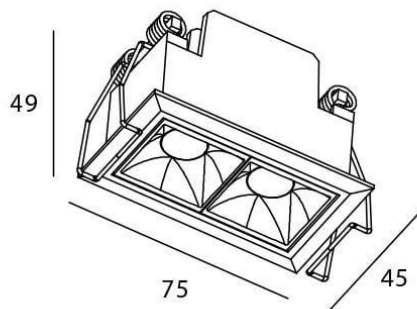

STAR Smart

Lavov downlight from the family STAR with a power of 4W and an optics 15 degrees . CCT 4000K. With a total lumen output of 280lm and a luminous efficiency of 70lm/W.DALI+wireless Casambi driver. Made in die cast aluminum and finished in black color. UGR19.

Scheme

Item code	86.DS29.2419.02
Product type	Indoor
Category	Downlights
Family	STAR
Subfamily	STAR Smart
Pictograms	

Product	
Real power (W)	4
Real luminous flux (Lm)	280
Luminous efficiency (Lm/W)	70
Beam angle (&ordm;)	15
Life time (h)	50000 h L80B10
IP	20
Electrical class insulation	Clas II
Colour	black
U. G. R	UGR<19
Control gear	DALI+wireless Casambi
Flicker Free	Yes
Light source	LED
Type of LED	SMD
Colour temperature (K)	4000
Colour consistency (SDCM)	SDCM<3
CRI	80