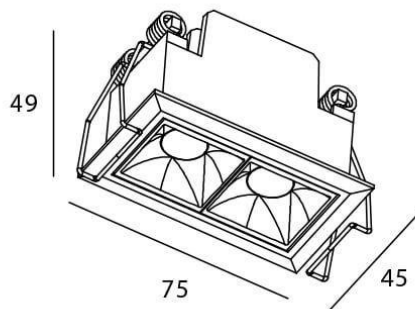

STAR Smart

Lavov downlight from the family STAR with a power of 4W and an optics 30 degrees . CCT 4000K. With a total lumen output of 280lm and a luminous efficiency of 70lm/W.DALI+wireless Casambi driver. Made in die cast aluminum and finished in White color. UGR19.

Scheme

Item code	86.DS29.2429.01
Product type	Indoor
Category	Downlights
Family	STAR
Subfamily	STAR Smart
Pictograms	

Product	
Real power (W)	4
Real luminous flux (Lm)	280
Luminous efficiency (Lm/W)	70
Beam angle (&ordm;)	30
Life time (h)	50000 h L80B10
IP	20
Electrical class insulation	Clas II
Colour	White
U. G. R	UGR<19
Control gear	DALI+wireless Casambi
Flicker Free	Yes
Light source	LED
Type of LED	SMD
Colour temperature (K)	4000
Colour consistency (SDCM)	SDCM<3
CRI	80