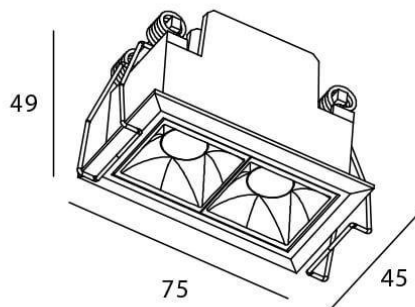

### STAR Smart

Lavov downlight from the family STAR with a power of 4W and an optics 30 degrees . CCT 4000K. With a total lumen output of 280lm and a luminous efficiency of 70lm/W.DALI+wireless Casambi driver. Made in die cast aluminum and finished in White color. UGR19.

### Scheme

<b>Item code</b>	<b>86.DS29.2429.01</b>
<b>Product type</b>	<b>Indoor</b>
<b>Category</b>	<b>Downlights</b>
<b>Family</b>	<b>STAR</b>
<b>Subfamily</b>	<b>STAR Smart</b>
<b>Pictograms</b>	

<b>Product</b>	
<b>Real power (W)</b>	<b>4</b>
<b>Real luminous flux (Lm)</b>	<b>280</b>
<b>Luminous efficiency (Lm/W)</b>	<b>70</b>
<b>Beam angle (°)</b>	<b>30</b>
<b>Life time (h)</b>	<b>50000 h L80B10</b>
<b>IP</b>	<b>20</b>
<b>Electrical class insulation</b>	<b>Clas II</b>
<b>Colour</b>	<b>White</b>
<b>U. G. R</b>	<b>UGR19</b>
<b>Control gear</b>	<b>DALI+wireless Casambi</b>
<b>Flicker Free</b>	<b>Yes</b>
<b>Light source</b>	<b>LED</b>
<b>Type of LED</b>	<b>SMD</b>
<b>Colour temperature (K)</b>	<b>4000</b>
<b>Colour consistency (SDCM)</b>	<b>SDCM3</b>
<b>CRI</b>	<b>80</b>