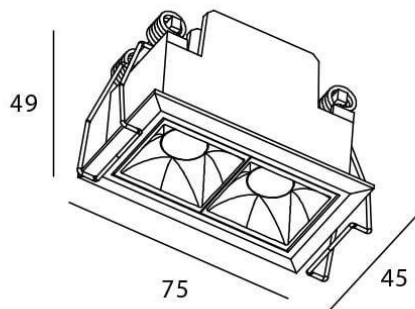

STAR Smart

Lavov downlight from the family STAR with a power of 4W and an optics 30 degrees . CCT 4000K. With a total lumen output of 280lm and a luminous efficiency of 70lm/W.DALI+wireless Casambi driver. Made in die cast aluminum and finished in black color. UGR19.

Item code	86.DS29.2429.02
Product type	Indoor
Category	Downlights
Family	STAR
Subfamily	STAR Smart

Pictograms

Scheme

Product	
Real power (W)	4
Real luminous flux (Lm)	280
Luminous efficiency (Lm/W)	70
Beam angle (°)	30
Life time (h)	50000 h L80B10
IP	20
Electrical class insulation	Clas II
Colour	black
U. G. R	UGR19
Control gear	DALI+wireless Casambi
Flicker Free	Yes
Light source	LED
Type of LED	SMD
Colour temperature (K)	4000
Colour consistency (SDCM)	SDCM3
CRI	80