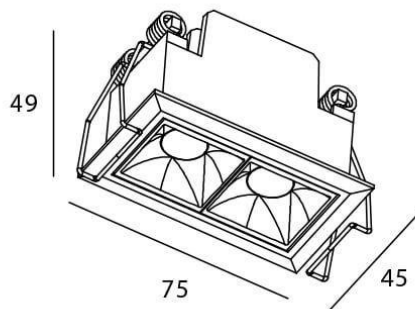

### STAR Smart

Lavov downlight from the family STAR with a power of 4W and an optics 30 degrees . CCT 4000K. With a total lumen output of 280lm and a luminous efficiency of 70lm/W.DALI+wireless Casambi driver. Made in die cast aluminum and finished in black color. UGR19.

### Scheme

<b>Item code</b>	<b>86.DS29.2429.02</b>
<b>Product type</b>	<b>Indoor</b>
<b>Category</b>	<b>Downlights</b>
<b>Family</b>	<b>STAR</b>
<b>Subfamily</b>	<b>STAR Smart</b>
<b>Pictograms</b>	

<b>Product</b>	
<b>Real power (W)</b>	<b>4</b>
<b>Real luminous flux (Lm)</b>	<b>280</b>
<b>Luminous efficiency (Lm/W)</b>	<b>70</b>
<b>Beam angle (&amp;ordm;)</b>	<b>30</b>
<b>Life time (h)</b>	<b>50000 h L80B10</b>
<b>IP</b>	<b>20</b>
<b>Electrical class insulation</b>	<b>Clas II</b>
<b>Colour</b>	<b>black</b>
<b>U. G. R</b>	<b>UGR&lt;19</b>
<b>Control gear</b>	<b>DALI+wireless Casambi</b>
<b>Flicker Free</b>	<b>Yes</b>
<b>Light source</b>	<b>LED</b>
<b>Type of LED</b>	<b>SMD</b>
<b>Colour temperature (K)</b>	<b>4000</b>
<b>Colour consistency (SDCM)</b>	<b>SDCM&lt;3</b>
<b>CRI</b>	<b>80</b>