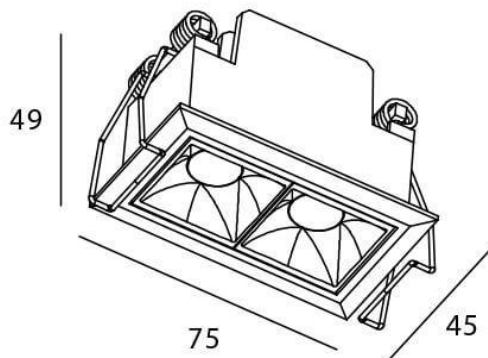

Scheme

Product	
Real power (W)	4
Real luminous flux (Lm)	280
Luminous efficiency (Lm/W)	70
Beam angle (°)	30
Life time (h)	50000 h L80B10
IP	20
Electrical class insulation	Clas II
Colour	black
U. G. R	UGR<19
Control gear	DALI+wireless Casambi
Flicker Free	Yes
Light source	LED
Type of LED	SMD
Colour temperature (K)	4000
Colour consistency (SDCM)	SDCM<3
CRI	80