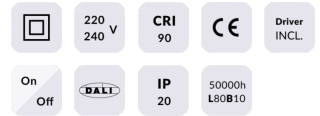

STAR Smart

Lavov downlight from the family STAR with a power of 4W and an optics 45 degrees . CCT 4000K. With a total lumen output of 280lm and a luminous efficiency of 70lm/W.DALI+wireless Casambi driver. Made in die cast aluminum and finished in black color. UGR

Subfamily	STAR Smart
------------------	-------------------

Pictograms	
-------------------	--

Product

Real power (W)	4
-----------------------	----------

Real luminous flux (Lm)	280
--------------------------------	------------