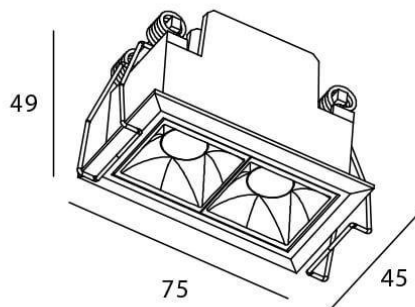

STAR Smart

Lavov downlight from the family STAR with a power of 4W and an optics 45 degrees . CCT 4000K. With a total lumen output of 280lm and a luminous efficiency of 70lm/W.DALI+wireless Casambi driver. Made in die cast aluminum and finished in black color. UGR19.

Item code	86.DS29.2439.02
Product type	Indoor
Category	Downlights
Family	STAR
Subfamily	STAR Smart

Pictograms

Scheme

Product	
Real power (W)	4
Real luminous flux (Lm)	280
Luminous efficiency (Lm/W)	70
Beam angle (°)	45
Life time (h)	50000 h L80B10
IP	20
Electrical class insulation	Clas II
Colour	black
U. G. R	UGR19
Control gear	DALI+wireless Casambi
Flicker Free	Yes
Light source	LED
Type of LED	SMD
Colour temperature (K)	4000
Colour consistency (SDCM)	SDCM3
CRI	80