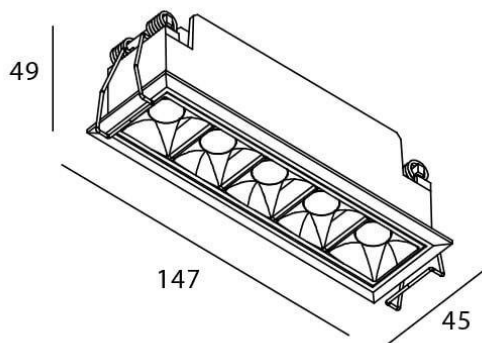

STAR Smart

Lavov downlight from the family STAR with a power of 10W and an optics 15 degrees . CCT 3000K. With a total lumen output of 700lm and a luminous efficiency of 70lm/W.DALI+wireless Casambi driver. Made in die cast aluminum and finished in White color. UGR19.

Item code	86.DS29.3319.01
Product type	Indoor
Category	Downlights
Family	STAR
Subfamily	STAR Smart

Pictograms

Scheme

Product	
Real power (W)	10
Real luminous flux (Lm)	700
Luminous efficiency (Lm/W)	70
Beam angle (°)	15
Life time (h)	50000 h L80B10
IP	20
Electrical class insulation	Clas II
Colour	White
U. G. R	UGR19
Control gear	DALI+wireless Casambi
Flicker Free	Yes
Light source	LED
Type of LED	SMD
Colour temperature (K)	3000
Colour consistency (SDCM)	SDCM3
CRI	80