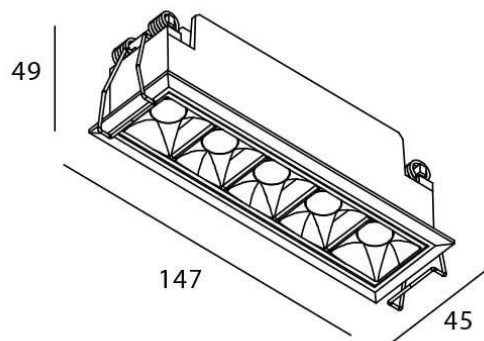

STAR Smart

Lavov downlight from the family STAR with a power of 10W and an optics 15 degrees . CCT 3000K. With a total lumen output of 700lm and a luminous efficiency of 70lm/W.DALI+wireless Casambi driver. Made in die cast aluminum and finished in White color. UGR19.

Item code	86.DS29.3319.01
Product type	Indoor
Category	Downlights
Family	STAR
Subfamily	STAR Smart

Pictograms

Scheme

Product	
Real power (W)	10
Real luminous flux (Lm)	700
Luminous efficiency (Lm/W)	70
Beam angle (&ordm;)	15
Life time (h)	50000 h L80B10
IP	20
Electrical class insulation	Clas II
Colour	White
U. G. R	UGR<19
Control gear	DALI+wireless Casambi
Flicker Free	Yes
Light source	LED
Type of LED	SMD
Colour temperature (K)	3000
Colour consistency (SDCM)	SDCM<3
CRI	80