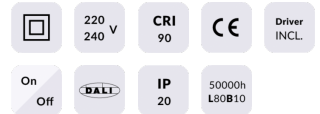

STAR Smart

Lavov downlight from the family STAR with a power of 10W and an optics 15 degrees . CCT 3000K. With a total lumen output of 700lm and a luminous efficiency of 70lm/W.DALI+wireless Casambi driver. Made in die cast aluminum and finished in black color. UGR

Item code 86.DS29.3319.02

Product type Indoor

Category Downlights

Family STAR

Subfamily STAR Smart

Pictograms

Product
Real power (W) 10

Real luminous flux (Lm) 700

Luminous efficiency (Lm/W) 70

Beam angle (°) 15

Life time (h) 50000 h L80B10

IP 20

Electrical class insulation Clas II

Colour black

U. G. R UGR<19

Control gear DALI+wireless Casambi