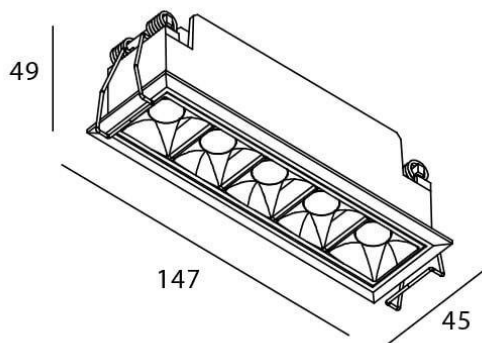

STAR Smart

Lavov downlight from the family STAR with a power of 10W and an optics 15 degrees . CCT 3000K. With a total lumen output of 700lm and a luminous efficiency of 70lm/W.DALI+wireless Casambi driver. Made in die cast aluminum and finished in black color. UGR19.

Item code	86.DS29.3319.02
Product type	Indoor
Category	Downlights
Family	STAR
Subfamily	STAR Smart

Pictograms

Scheme

Product	
Real power (W)	10
Real luminous flux (Lm)	700
Luminous efficiency (Lm/W)	70
Beam angle (&ordm;)	15
Life time (h)	50000 h L80B10
IP	20
Electrical class insulation	Clas II
Colour	black
U. G. R	UGR<19
Control gear	DALI+wireless Casambi
Flicker Free	Yes
Light source	LED
Type of LED	SMD
Colour temperature (K)	3000
Colour consistency (SDCM)	SDCM<3
CRI	80