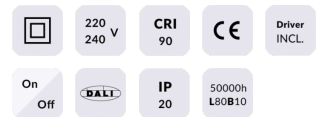

### STAR Smart

Lavov downlight from the family STAR with a power of 10W and an optics 15 degrees . CCT 3000K. With a total lumen output of 700lm and a luminous efficiency of 70lm/W.DALI+wireless Casambi driver. Made in die cast aluminum and finished in black color. UGR

### Product

<b>Real power (W)</b>	<b>10</b>
<b>Real luminous flux (Lm)</b>	<b>700</b>
<b>Luminous efficiency (Lm/W)</b>	<b>70</b>
<b>Beam angle (°)</b>	<b>15</b>
<b>Life time (h)</b>	<b>50000 h L80B10</b>
<b>IP</b>	<b>20</b>
<b>Electrical class insulation</b>	<b>Clas II</b>
<b>Colour</b>	<b>black</b>
<b>U. G. R</b>	<b>UGR&lt;19</b>
<b>Control gear</b>	<b>DALI+wireless Casambi</b>
<b>Flicker Free</b>	<b>Yes</b>
<b>Light source</b>	<b>LED</b>
<b>Type of LED</b>	<b>SMD</b>
<b>Colour temperature (K)</b>	<b>3000</b>
<b>Colour consistency (SDCM)</b>	<b>SDCM&lt;3</b>
<b>CRI</b>	<b>80</b>