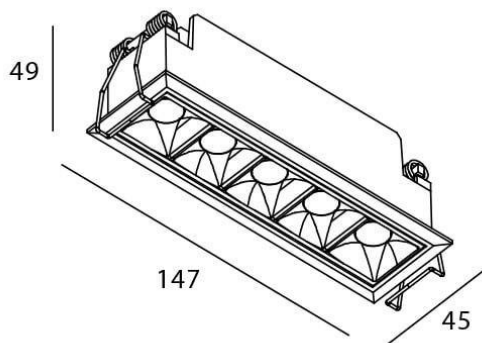

STAR Smart

Lavov downlight from the family STAR with a power of 10W and an optics 15 degrees . CCT 3000K. With a total lumen output of 700lm and a luminous efficiency of 70lm/W.DALI+wireless Casambi driver. Made in die cast aluminum and finished in black color. UGR19.

Item code	86.DS29.3319.02
Product type	Indoor
Category	Downlights
Family	STAR
Subfamily	STAR Smart
Pictograms	

Scheme

Product	
Real power (W)	10
Real luminous flux (Lm)	700
Luminous efficiency (Lm/W)	70
Beam angle (°)	15
Life time (h)	50000 h L80B10
IP	20
Electrical class insulation	Clas II
Colour	black
U. G. R	UGR19
Control gear	DALI+wireless Casambi
Flicker Free	Yes
Light source	LED
Type of LED	SMD
Colour temperature (K)	3000
Colour consistency (SDCM)	SDCM3
CRI	80