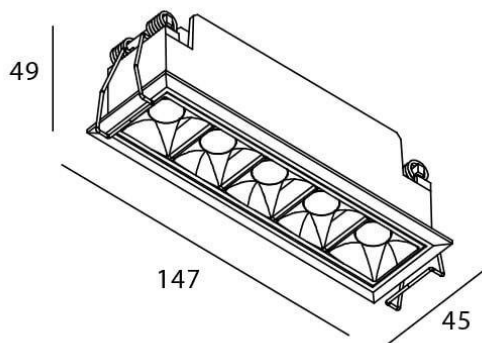

STAR Smart

Lavov downlight from the family STAR with a power of 10W and an optics 30 degrees . CCT 3000K. With a total lumen output of 700lm and a luminous efficiency of 70lm/W.DALI+wireless Casambi driver. Made in die cast aluminum and finished in White color. UGR19.

Item code	86.DS29.3329.01
Product type	Indoor
Category	Downlights
Family	STAR
Subfamily	STAR Smart

Pictograms

Scheme

Product	
Real power (W)	10
Real luminous flux (Lm)	700
Luminous efficiency (Lm/W)	70
Beam angle (°)	30
Life time (h)	50000 h L80B10
IP	20
Electrical class insulation	Clas II
Colour	White
U. G. R	UGR19
Control gear	DALI+wireless Casambi
Flicker Free	Yes
Light source	LED
Type of LED	SMD
Colour temperature (K)	3000
Colour consistency (SDCM)	SDCM3
CRI	80