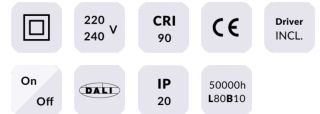

STAR Smart

Lavov downlight from the family STAR with a power of 10W and an optics 30 degrees . CCT 3000K. With a total lumen output of 700lm and a luminous efficiency of 70lm/W.DALI+wireless Casambi driver. Made in die cast aluminum and finished in White color. UGR

Item code 86.DS29.3329.01

Product type Indoor

Category Downlights

Family STAR

Subfamily STAR Smart

Pictograms

Product

Real power (W) 10

Real luminous flux (Lm) 700

Luminous efficiency (Lm/W) 70

Beam angle (°) 30

Life time (h) 50000 h L80B10

IP 20

Electrical class insulation Clas II

Colour White

U. G. R UGR<19