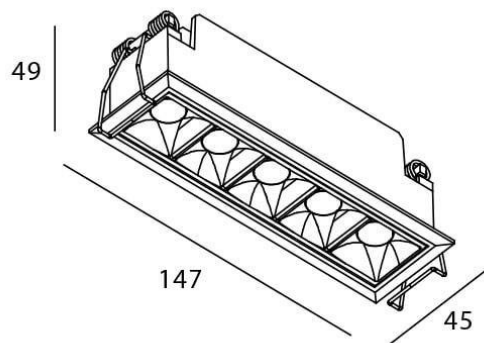

STAR Smart

Lavov downlight from the family STAR with a power of 10W and an optics 30 degrees . CCT 3000K. With a total lumen output of 700lm and a luminous efficiency of 70lm/W.DALI+wireless Casambi driver. Made in die cast aluminum and finished in White color. UGR19.

Item code	86.DS29.3329.01
Product type	Indoor
Category	Downlights
Family	STAR
Subfamily	STAR Smart

Pictograms

Scheme

Product	
Real power (W)	10
Real luminous flux (Lm)	700
Luminous efficiency (Lm/W)	70
Beam angle (&ordm;)	30
Life time (h)	50000 h L80B10
IP	20
Electrical class insulation	Clas II
Colour	White
U. G. R	UGR<19
Control gear	DALI+wireless Casambi
Flicker Free	Yes
Light source	LED
Type of LED	SMD
Colour temperature (K)	3000
Colour consistency (SDCM)	SDCM<3
CRI	80