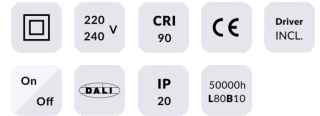

STAR Smart

Lavov downlight from the family STAR with a power of 10W and an optics 30 degrees . CCT 3000K. With a total lumen output of 700lm and a luminous efficiency of 70lm/W.DALI+wireless Casambi driver. Made in die cast aluminum and finished in White color. UGR

Item code 86.DS29.3329.01

Product type Indoor

Category Downlights

Family STAR

Subfamily STAR Smart

Pictograms

Product
Real power (W) 10

Real luminous flux (Lm) 700

Luminous efficiency (Lm/W) 70

Beam angle (°) 30

Life time (h) 50000 h L80B10

IP 20

Electrical class insulation Clas II

Colour White

U. G. R UGR<19

Control gear DALI+wireless Casambi