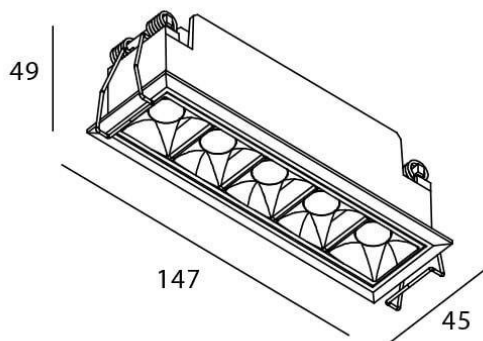

Scheme

Product	
Real power (W)	10
Real luminous flux (Lm)	700
Luminous efficiency (Lm/W)	70
Beam angle (&ordm;)	30
Life time (h)	50000 h L80B10
IP	20
Electrical class insulation	Clas II
Colour	black
U. G. R	UGR<19
Control gear	DALI+wireless Casambi
Flicker Free	Yes
Light source	LED
Type of LED	SMD
Colour temperature (K)	3000
Colour consistency (SDCM)	SDCM<3
CRI	80