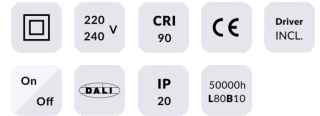

### STAR Smart

Lavov downlight from the family STAR with a power of 10W and an optics 30 degrees . CCT 3000K. With a total lumen output of 700lm and a luminous efficiency of 70lm/W.DALI+wireless Casambi driver. Made in die cast aluminum and finished in black color. UGR

### Product

**Real power (W)** 10

**Real luminous flux (Lm)** 700

**Luminous efficiency (Lm/W)** 70

**Beam angle (°)** 30

**Life time (h)** 50000 h L80B10

**IP** 20

**Electrical class insulation** Clas II