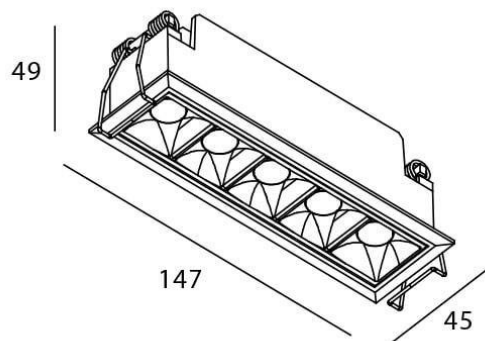

STAR Smart

Lavov downlight from the family STAR with a power of 10W and an optics 45 degrees . CCT 3000K. With a total lumen output of 700lm and a luminous efficiency of 70lm/W.DALI+wireless Casambi driver. Made in die cast aluminum and finished in White color. UGR19.

Item code	86.DS29.3339.01
Product type	Indoor
Category	Downlights
Family	STAR
Subfamily	STAR Smart

Pictograms

Scheme

Product	
Real power (W)	10
Real luminous flux (Lm)	700
Luminous efficiency (Lm/W)	70
Beam angle (°)	45
Life time (h)	50000 h L80B10
IP	20
Electrical class insulation	Clas II
Colour	White
U. G. R	UGR19
Control gear	DALI+wireless Casambi
Flicker Free	Yes
Light source	LED
Type of LED	SMD
Colour temperature (K)	3000
Colour consistency (SDCM)	SDCM3
CRI	80