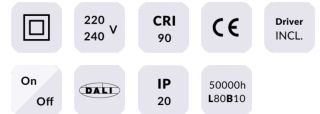

STAR Smart

Lavov downlight from the family STAR with a power of 10W and an optics 45 degrees . CCT 3000K. With a total lumen output of 700lm and a luminous efficiency of 70lm/W.DALI+wireless Casambi driver. Made in die cast aluminum and finished in White color. UGR

Subfamily	STAR Smart
------------------	-------------------

Pictograms	
-------------------	--

Product

Real power (W)	10
-----------------------	-----------

Real luminous flux (Lm)	700
--------------------------------	------------