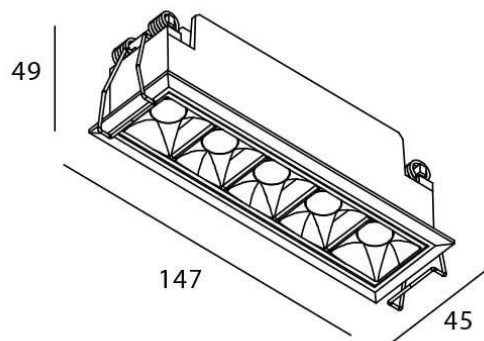

STAR Smart

Lavov downlight from the family STAR with a power of 10W and an optics 45 degrees . CCT 3000K. With a total lumen output of 700lm and a luminous efficiency of 70lm/W.DALI+wireless Casambi driver. Made in die cast aluminum and finished in black color. UGR19.

Item code	86.DS29.3339.02
Product type	Indoor
Category	Downlights
Family	STAR
Subfamily	STAR Smart

Pictograms

Scheme

Product	
Real power (W)	10
Real luminous flux (Lm)	700
Luminous efficiency (Lm/W)	70
Beam angle (&ordm;)	45
Life time (h)	50000 h L80B10
IP	20
Electrical class insulation	Clas II
Colour	black
U. G. R	UGR<19
Control gear	DALI+wireless Casambi
Flicker Free	Yes
Light source	LED
Type of LED	SMD
Colour temperature (K)	3000
Colour consistency (SDCM)	SDCM<3
CRI	80