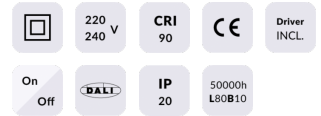

STAR Smart

Lavov downlight from the family STAR with a power of 10W and an optics 45 degrees . CCT 3000K. With a total lumen output of 700lm and a luminous efficiency of 70lm/W.DALI+wireless Casambi driver. Made in die cast aluminum and finished in black color. UGR

Item code	86.DS29.3339.02
Product type	Indoor
Category	Downlights
Family	STAR
Subfamily	STAR Smart

Pictograms

Product

Real power (W)	10
Real luminous flux (Lm)	700
Luminous efficiency (Lm/W)	70
Beam angle (°)	45
Life time (h)	50000 h L80B10
IP	20
Electrical class insulation	Clas II
Colour	black
U. G. R	UGR<19
Control gear	DALI+wireless Casambi
Flicker Free	Yes
Light source	LED
Type of LED	SMD
Colour temperature (K)	3000
Colour consistency (SDCM)	SDCM<3
CRI	80