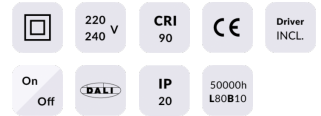

**STAR Smart**

Lavov downlight from the family STAR with a power of 10W and an optics 45 degrees . CCT 3000K. With a total lumen output of 700lm and a luminous efficiency of 70lm/W.DALI+wireless Casambi driver. Made in die cast aluminum and finished in black color. UGR

<b>Item code</b>	<b>86.DS29.3339.02</b>
<b>Product type</b>	<b>Indoor</b>
<b>Category</b>	<b>Downlights</b>
<b>Family</b>	<b>STAR</b>
<b>Subfamily</b>	<b>STAR Smart</b>

**Pictograms**

**Product**

<b>Real power (W)</b>	<b>10</b>
<b>Real luminous flux (Lm)</b>	<b>700</b>
<b>Luminous efficiency (Lm/W)</b>	<b>70</b>
<b>Beam angle (°)</b>	<b>45</b>
<b>Life time (h)</b>	<b>50000 h L80B10</b>
<b>IP</b>	<b>20</b>
<b>Electrical class insulation</b>	<b>Clas II</b>
<b>Colour</b>	<b>black</b>
<b>U. G. R</b>	<b>UGR&lt;19</b>
<b>Control gear</b>	<b>DALI+wireless Casambi</b>
<b>Flicker Free</b>	<b>Yes</b>
<b>Light source</b>	<b>LED</b>
<b>Type of LED</b>	<b>SMD</b>
<b>Colour temperature (K)</b>	<b>3000</b>
<b>Colour consistency (SDCM)</b>	<b>SDCM&lt;3</b>
<b>CRI</b>	<b>80</b>