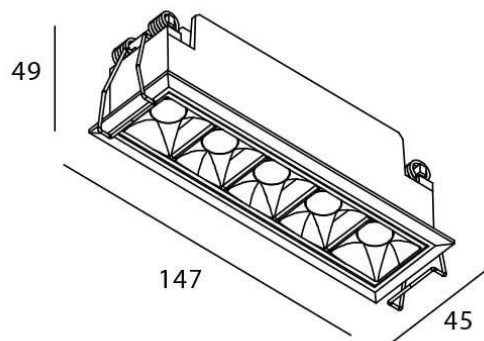

STAR Smart

Lavov downlight from the family STAR with a power of 10W and an optics 45 degrees . CCT 3000K. With a total lumen output of 700lm and a luminous efficiency of 70lm/W.DALI+wireless Casambi driver. Made in die cast aluminum and finished in black color. UGR19.

Item code	86.DS29.3339.02
Product type	Indoor
Category	Downlights
Family	STAR
Subfamily	STAR Smart

Pictograms

Scheme

Product	
Real power (W)	10
Real luminous flux (Lm)	700
Luminous efficiency (Lm/W)	70
Beam angle (°)	45
Life time (h)	50000 h L80B10
IP	20
Electrical class insulation	Clas II
Colour	black
U. G. R	UGR19
Control gear	DALI+wireless Casambi
Flicker Free	Yes
Light source	LED
Type of LED	SMD
Colour temperature (K)	3000
Colour consistency (SDCM)	SDCM3
CRI	80