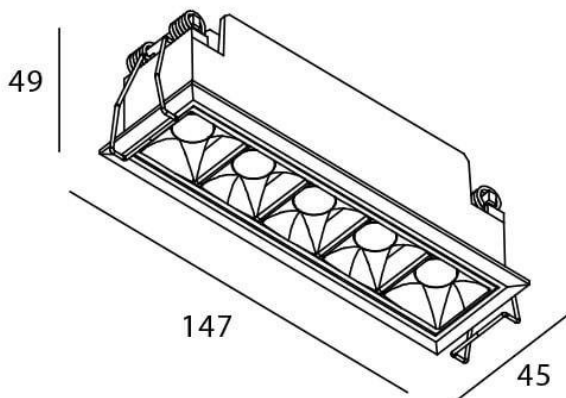

STAR Smart

Lavov downlight from the family STAR with a power of 10W and an optics 45 degrees . CCT 3000K. With a total lumen output of 700lm and a luminous efficiency of 70lm/W.DALI+wireless Casambi driver. Made in die cast aluminum and finished in black color. UGR19.

Item code	86.DS29.3339.02
Product type	Indoor
Category	Downlights
Family	STAR
Subfamily	STAR Smart
Pictograms	

Scheme

Product	
Real power (W)	10
Real luminous flux (Lm)	700
Luminous efficiency (Lm/W)	70
Beam angle (°)	45
Life time (h)	50000 h L80B10
IP	20
Electrical class insulation	Clas II
Colour	black
U. G. R	UGR<19
Control gear	DALI+wireless Casambi
Flicker Free	Yes
Light source	LED
Type of LED	SMD
Colour temperature (K)	3000
Colour consistency (SDCM)	SDCM<3
CRI	80