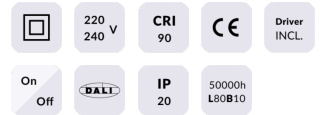

STAR Smart

Lavov downlight from the family STAR with a power of 10W and an optics Wall Washer . CCT 3000K. With a total lumen output of 700lm and a luminous efficiency of 70lm/W.DALI+wireless Casambi driver. Made in die cast aluminum and finished in White color. .

Subfamily	STAR Smart
------------------	-------------------

Pictograms	
-------------------	--

Scheme

Product

Real power (W)	10
-----------------------	-----------

Real luminous flux (Lm)	700
--------------------------------	------------

Luminous efficiency (Lm/W)	70
-----------------------------------	-----------

Beam angle (°)	Wall Washer
-----------------------	--------------------

Life time (h)	50000 h L80B10
----------------------	-----------------------

IP	20
-----------	-----------

Electrical class insulation	Clas II
------------------------------------	----------------

Colour	White
---------------	--------------

Control gear	DALI+wireless Casambi
---------------------	------------------------------