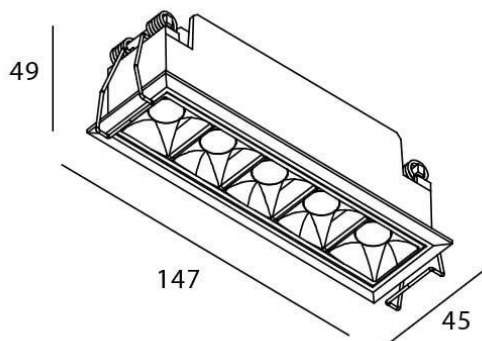

STAR Smart

Lavov downlight from the family STAR with a power of 10W and an optics Wall Washer . CCT 3000K. With a total lumen output of 700lm and a luminous efficiency of 70lm/W.DALI+wireless Casambi driver. Made in die cast aluminum and finished in White color. .

Item code	86.DS29.3349.01
Product type	Indoor
Category	Downlights
Family	STAR
Subfamily	STAR Smart

Pictograms

Scheme

Product	
Real power (W)	10
Real luminous flux (Lm)	700
Luminous efficiency (Lm/W)	70
Beam angle (&ordm;)	Wall Washer
Life time (h)	50000 h L80B10
IP	20
Electrical class insulation	Clas II
Colour	White
Control gear	DALI+wireless Casambi
Flicker Free	Yes
Light source	LED
Type of LED	SMD
Colour temperature (K)	3000
Colour consistency (SDCM)	SDCM<3
CRI	80