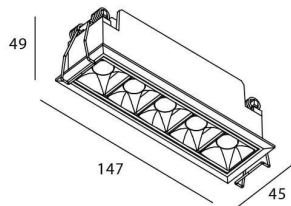

Scheme

Product

Real power (W)	10

Real luminous flux (Lm)	700

Luminous efficiency (Lm/W)	70

Beam angle (°)	Wall Washer

Life time (h)	50000 h L80B10

IP	20

Electrical class insulation	Clas II

Colour	White

Control gear	DALI+wireless Casambi

Flicker Free	Yes

Light source	LED

Type of LED	SMD

Colour temperature (K)	3000

Colour consistency (SDCM)	SDCM<3

CRI	80