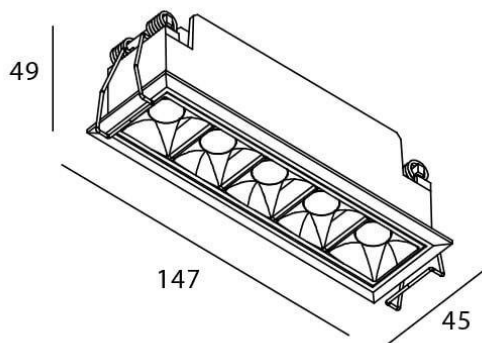

STAR Smart

Lavov downlight from the family STAR with a power of 10W and an optics Wall Washer . CCT 3000K. With a total lumen output of 700lm and a luminous efficiency of 70lm/W.DALI+wireless Casambi driver. Made in die cast aluminum and finished in White color. .

Item code	86.DS29.3349.01
Product type	Indoor
Category	Downlights
Family	STAR
Subfamily	STAR Smart

Pictograms

Scheme

Product	
Real power (W)	10
Real luminous flux (Lm)	700
Luminous efficiency (Lm/W)	70
Beam angle (&ordm;)	Wall Washer
Life time (h)	50000 h L80B10
IP	20
Electrical class insulation	Clas II
Colour	White
Control gear	DALI+wireless Casambi
Flicker Free	Yes
Light source	LED
Type of LED	SMD
Colour temperature (K)	3000
Colour consistency (SDCM)	SDCM<3
CRI	80