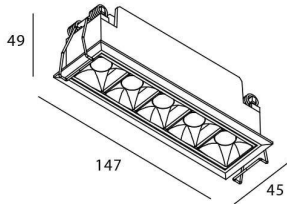

Scheme

Product

Real power (W)	10

Real luminous flux (Lm)	700

Luminous efficiency (Lm/W)	70

Beam angle (°)	Wall Washer

Life time (h)	50000 h L80B10

IP	20

Electrical class insulation	Clas II

Colour	White

Control gear	DALI+wireless Casambi

Flicker Free	Yes

Light source	LED

Type of LED	SMD

Colour temperature (K)	3000

Colour consistency (SDCM)	SDCM<3

CRI	80