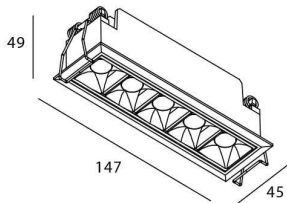

Scheme

Product

Real power (W)	10

Real luminous flux (Lm)	700

Luminous efficiency (Lm/W)	70

Beam angle (°)	Wall Washer

Life time (h)	50000 h L80B10

IP	20

Electrical class insulation	Clas II

Colour	black

Control gear	DALI+wireless Casambi

Flicker Free	Yes

Light source	LED

Type of LED	SMD

Colour temperature (K)	3000

Colour consistency (SDCM)	SDCM<3

CRI	80