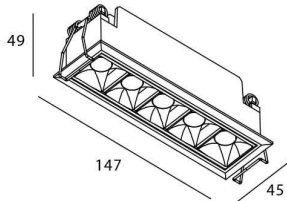

Scheme

Product

Real power (W)	10

Real luminous flux (Lm)	700

Luminous efficiency (Lm/W)	70

Beam angle (°)	Wall Washer

Life time (h)	50000 h L80B10

IP	20

Electrical class insulation	Clas II

Colour	black

Control gear	DALI+wireless Casambi

Flicker Free	Yes

Light source	LED

Type of LED	SMD

Colour temperature (K)	3000

Colour consistency (SDCM)	SDCM<3

CRI	80