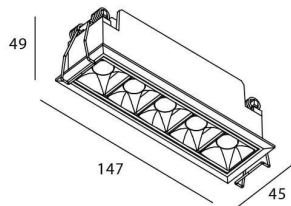

Scheme

Product

Real power (W)	10

Real luminous flux (Lm)	700

Luminous efficiency (Lm/W)	70

Beam angle (°)	Wall Washer

Life time (h)	50000 h L80B10

IP	20

Electrical class insulation	Clas II

Colour	black

Control gear	DALI+wireless Casambi

Flicker Free	Yes

Light source	LED

Type of LED	SMD

Colour temperature (K)	3000

Colour consistency (SDCM)	SDCM<3

CRI	80