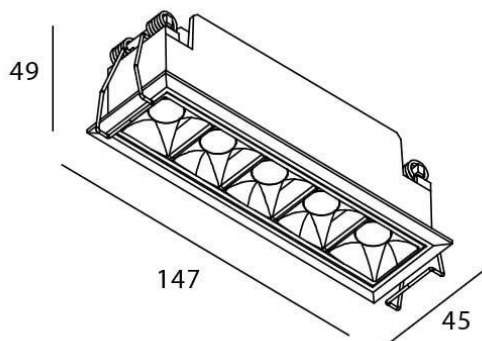

STAR Smart

Lavov downlight from the family STAR with a power of 10W and an optics Wall Washer . CCT 3000K. With a total lumen output of 700lm and a luminous efficiency of 70lm/W.DALI+wireless Casambi driver. Made in die cast aluminum and finished in black color. .

Item code	86.DS29.3349.02
Product type	Indoor
Category	Downlights
Family	STAR
Subfamily	STAR Smart

Pictograms

Scheme

Product	
Real power (W)	10
Real luminous flux (Lm)	700
Luminous efficiency (Lm/W)	70
Beam angle (&ordm;)	Wall Washer
Life time (h)	50000 h L80B10
IP	20
Electrical class insulation	Clas II
Colour	black
Control gear	DALI+wireless Casambi
Flicker Free	Yes
Light source	LED
Type of LED	SMD
Colour temperature (K)	3000
Colour consistency (SDCM)	SDCM<3
CRI	80