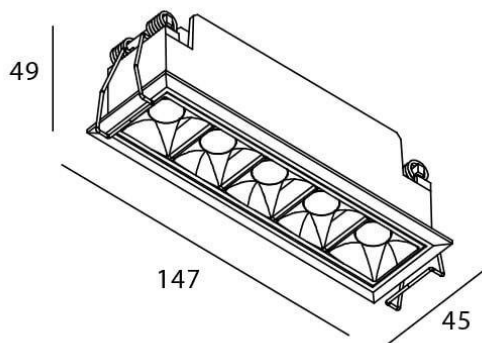

STAR Smart

Lavov downlight from the family STAR with a power of 10W and an optics 15 degrees . CCT 4000K. With a total lumen output of 700lm and a luminous efficiency of 70lm/W.DALI+wireless Casambi driver. Made in die cast aluminum and finished in White color. UGR19.

Item code	86.DS29.3419.01
Product type	Indoor
Category	Downlights
Family	STAR
Subfamily	STAR Smart

Pictograms

Scheme

Product	
Real power (W)	10
Real luminous flux (Lm)	700
Luminous efficiency (Lm/W)	70
Beam angle (&ordm;)	15
Life time (h)	50000 h L80B10
IP	20
Electrical class insulation	Clas II
Colour	White
U. G. R	UGR<19
Control gear	DALI+wireless Casambi
Flicker Free	Yes
Light source	LED
Type of LED	SMD
Colour temperature (K)	4000
Colour consistency (SDCM)	SDCM<3
CRI	80