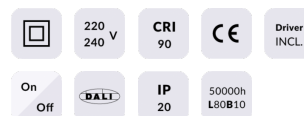

STAR Smart

Lavov downlight from the family STAR with a power of 10W and an optics 15 degrees . CCT 4000K. With a total lumen output of 700lm and a luminous efficiency of 70lm/W.DALI+wireless Casambi driver. Made in die cast aluminum and finished in White color. UGR

Subfamily	STAR Smart
------------------	-------------------

Pictograms

Product

Real power (W)	10
-----------------------	-----------

Real luminous flux (Lm)	700
--------------------------------	------------