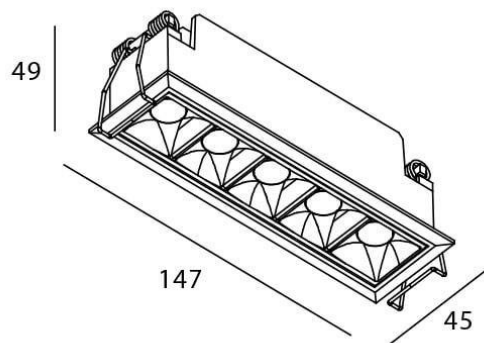

STAR Smart

Lavov downlight from the family STAR with a power of 10W and an optics 15 degrees . CCT 4000K. With a total lumen output of 700lm and a luminous efficiency of 70lm/W.DALI+wireless Casambi driver. Made in die cast aluminum and finished in White color. UGR19.

Item code	86.DS29.3419.01
Product type	Indoor
Category	Downlights
Family	STAR
Subfamily	STAR Smart

Pictograms

Scheme

Product	
Real power (W)	10
Real luminous flux (Lm)	700
Luminous efficiency (Lm/W)	70
Beam angle (°)	15
Life time (h)	50000 h L80B10
IP	20
Electrical class insulation	Clas II
Colour	White
U. G. R	UGR19
Control gear	DALI+wireless Casambi
Flicker Free	Yes
Light source	LED
Type of LED	SMD
Colour temperature (K)	4000
Colour consistency (SDCM)	SDCM3
CRI	80