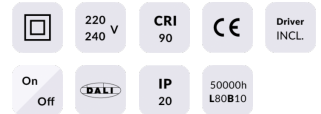

STAR Smart

Lavov downlight from the family STAR with a power of 10W and an optics 15 degrees . CCT 4000K. With a total lumen output of 700lm and a luminous efficiency of 70lm/W.DALI+wireless Casambi driver. Made in die cast aluminum and finished in black color. UGR

Item code	86.DS29.3419.02
Product type	Indoor
Category	Downlights
Family	STAR
Subfamily	STAR Smart

Pictograms

Product

Real power (W)	10
Real luminous flux (Lm)	700
Luminous efficiency (Lm/W)	70
Beam angle (°)	15
Life time (h)	50000 h L80B10
IP	20
Electrical class insulation	Clas II
Colour	black
U. G. R	UGR<19
Control gear	DALI+wireless Casambi
Flicker Free	Yes
Light source	LED
Type of LED	SMD
Colour temperature (K)	4000
Colour consistency (SDCM)	SDCM<3
CRI	80