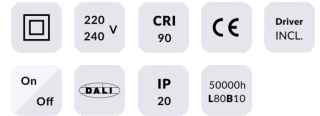

STAR Smart

Lavov downlight from the family STAR with a power of 10W and an optics 15 degrees . CCT 4000K. With a total lumen output of 700lm and a luminous efficiency of 70lm/W.DALI+wireless Casambi driver. Made in die cast aluminum and finished in black color. UGR

Item code 86.DS29.3419.02

Product type Indoor

Category Downlights

Family STAR

Subfamily STAR Smart

Pictograms

Product
Real power (W) 10

Real luminous flux (Lm) 700

Luminous efficiency (Lm/W) 70

Beam angle (°) 15

Life time (h) 50000 h L80B10

IP 20

Electrical class insulation Clas II

Colour black

U. G. R UGR<19

Control gear DALI+wireless Casambi