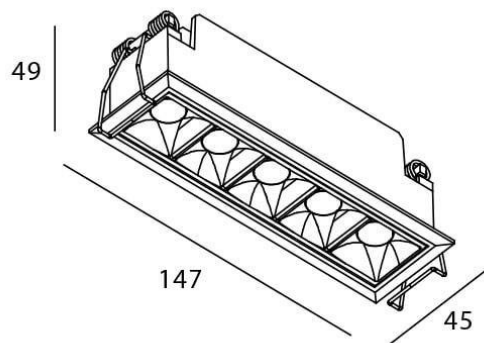

STAR Smart

Lavov downlight from the family STAR with a power of 10W and an optics 15 degrees . CCT 4000K. With a total lumen output of 700lm and a luminous efficiency of 70lm/W.DALI+wireless Casambi driver. Made in die cast aluminum and finished in black color. UGR19.

Item code	86.DS29.3419.02
Product type	Indoor
Category	Downlights
Family	STAR
Subfamily	STAR Smart

Pictograms

Scheme

Product	
Real power (W)	10
Real luminous flux (Lm)	700
Luminous efficiency (Lm/W)	70
Beam angle (&ordm;)	15
Life time (h)	50000 h L80B10
IP	20
Electrical class insulation	Clas II
Colour	black
U. G. R	UGR<19
Control gear	DALI+wireless Casambi
Flicker Free	Yes
Light source	LED
Type of LED	SMD
Colour temperature (K)	4000
Colour consistency (SDCM)	SDCM<3
CRI	80