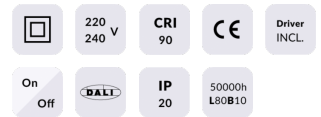

STAR Smart

Lavov downlight from the family STAR with a power of 10W and an optics 30 degrees . CCT 4000K. With a total lumen output of 700lm and a luminous efficiency of 70lm/W.DALI+wireless Casambi driver. Made in die cast aluminum and finished in White color. UGR

Subfamily	STAR Smart
------------------	-------------------

Pictograms

Product

Real power (W)	10
-----------------------	-----------

Real luminous flux (Lm)	700
--------------------------------	------------