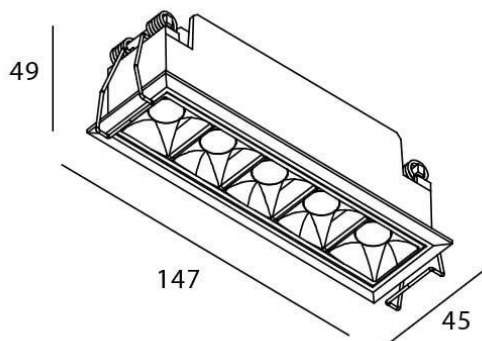

STAR Smart

Lavov downlight from the family STAR with a power of 10W and an optics 30 degrees . CCT 4000K. With a total lumen output of 700lm and a luminous efficiency of 70lm/W.DALI+wireless Casambi driver. Made in die cast aluminum and finished in White color. UGR19.

Item code	86.DS29.3429.01
Product type	Indoor
Category	Downlights
Family	STAR
Subfamily	STAR Smart

Pictograms

Scheme

Product	
Real power (W)	10
Real luminous flux (Lm)	700
Luminous efficiency (Lm/W)	70
Beam angle (&ordm;)	30
Life time (h)	50000 h L80B10
IP	20
Electrical class insulation	Clas II
Colour	White
U. G. R	UGR<19
Control gear	DALI+wireless Casambi
Flicker Free	Yes
Light source	LED
Type of LED	SMD
Colour temperature (K)	4000
Colour consistency (SDCM)	SDCM<3
CRI	80