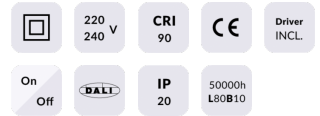

STAR Smart

Lavov downlight from the family STAR with a power of 10W and an optics 30 degrees . CCT 4000K. With a total lumen output of 700lm and a luminous efficiency of 70lm/W.DALI+wireless Casambi driver. Made in die cast aluminum and finished in White color. UGR

Item code 86.DS29.3429.01

Product type Indoor

Category Downlights

Family STAR

Subfamily STAR Smart

Pictograms

Product
Real power (W) 10

Real luminous flux (Lm) 700

Luminous efficiency (Lm/W) 70

Beam angle (°) 30

Life time (h) 50000 h L80B10

IP 20

Electrical class insulation Clas II

Colour White

U. G. R UGR<19

Control gear DALI+wireless Casambi