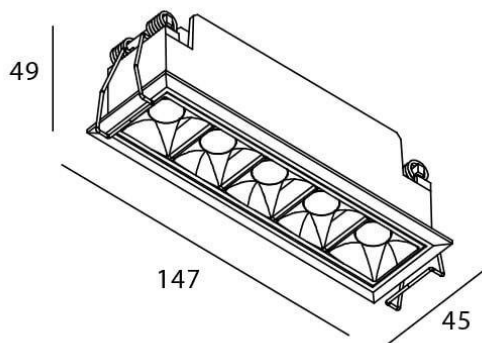

STAR Smart

Lavov downlight from the family STAR with a power of 10W and an optics 30 degrees . CCT 4000K. With a total lumen output of 700lm and a luminous efficiency of 70lm/W.DALI+wireless Casambi driver. Made in die cast aluminum and finished in black color. UGR19.

Item code	86.DS29.3429.02
Product type	Indoor
Category	Downlights
Family	STAR
Subfamily	STAR Smart

Pictograms

Scheme

Product	
Real power (W)	10
Real luminous flux (Lm)	700
Luminous efficiency (Lm/W)	70
Beam angle (°)	30
Life time (h)	50000 h L80B10
IP	20
Electrical class insulation	Clas II
Colour	black
U. G. R	UGR19
Control gear	DALI+wireless Casambi
Flicker Free	Yes
Light source	LED
Type of LED	SMD
Colour temperature (K)	4000
Colour consistency (SDCM)	SDCM3
CRI	80