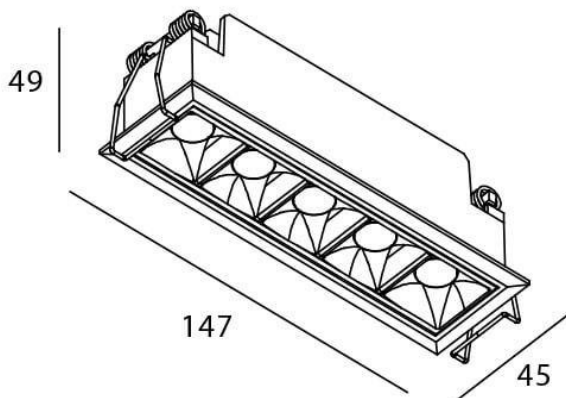

STAR Smart

Lavov downlight from the family STAR with a power of 10W and an optics 45 degrees . CCT 4000K. With a total lumen output of 700lm and a luminous efficiency of 70lm/W.DALI+wireless Casambi driver. Made in die cast aluminum and finished in White color. UGR19.

Item code	86.DS29.3439.01
Product type	Indoor
Category	Downlights
Family	STAR
Subfamily	STAR Smart
Pictograms	

Scheme

Product	
Real power (W)	10
Real luminous flux (Lm)	700
Luminous efficiency (Lm/W)	70
Beam angle (°)	45
Life time (h)	50000 h L80B10
IP	20
Electrical class insulation	Clas II
Colour	White
U. G. R	UGR<19
Control gear	DALI+wireless Casambi
Flicker Free	Yes
Light source	LED
Type of LED	COB
Colour temperature (K)	4000
Colour consistency (SDCM)	SDCM<3
CRI	80