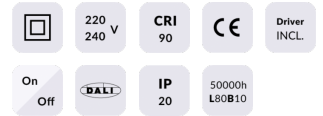

STAR Smart

Lavov downlight from the family STAR with a power of 10W and an optics 45 degrees . CCT 4000K. With a total lumen output of 700lm and a luminous efficiency of 70lm/W.DALI+wireless Casambi driver. Made in die cast aluminum and finished in White color. UGR

Item code	86.DS29.3439.01
Product type	Indoor
Category	Downlights
Family	STAR
Subfamily	STAR Smart

Pictograms

Product

Real power (W)	10
Real luminous flux (Lm)	700
Luminous efficiency (Lm/W)	70
Beam angle (°)	45
Life time (h)	50000 h L80B10
IP	20
Electrical class insulation	Clas II
Colour	White
U. G. R	UGR<19
Control gear	DALI+wireless Casambi
Flicker Free	Yes
Light source	LED
Type of LED	COB
Colour temperature (K)	4000
Colour consistency (SDCM)	SDCM<3
CRI	80