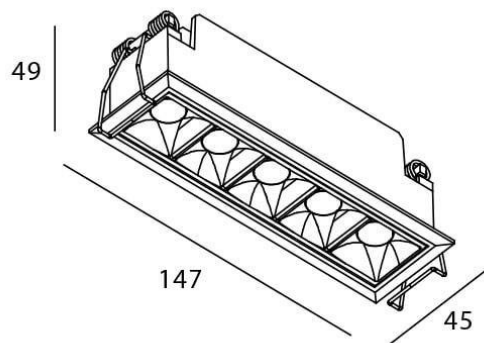

STAR Smart

Lavov downlight from the family STAR with a power of 10W and an optics 45 degrees . CCT 4000K. With a total lumen output of 700lm and a luminous efficiency of 70lm/W.DALI+wireless Casambi driver. Made in die cast aluminum and finished in White color. UGR19.

Item code	86.DS29.3439.01
Product type	Indoor
Category	Downlights
Family	STAR
Subfamily	STAR Smart

Pictograms

Scheme

Product	
Real power (W)	10
Real luminous flux (Lm)	700
Luminous efficiency (Lm/W)	70
Beam angle (°)	45
Life time (h)	50000 h L80B10
IP	20
Electrical class insulation	Clas II
Colour	White
U. G. R	UGR19
Control gear	DALI+wireless Casambi
Flicker Free	Yes
Light source	LED
Type of LED	COB
Colour temperature (K)	4000
Colour consistency (SDCM)	SDCM3
CRI	80