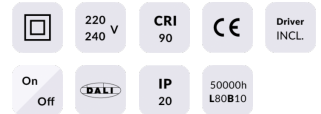

STAR Smart

Lavov downlight from the family STAR with a power of 10W and an optics 45 degrees . CCT 4000K. With a total lumen output of 700lm and a luminous efficiency of 70lm/W.DALI+wireless Casambi driver. Made in die cast aluminum and finished in White color. UGR

Item code	86.DS29.3439.01
Product type	Indoor
Category	Downlights
Family	STAR
Subfamily	STAR Smart

Pictograms

Product

Real power (W)	10
Real luminous flux (Lm)	700
Luminous efficiency (Lm/W)	70
Beam angle (°)	45
Life time (h)	50000 h L80B10
IP	20
Electrical class insulation	Clas II
Colour	White
U. G. R	UGR<19
Control gear	DALI+wireless Casambi
Flicker Free	Yes
Light source	LED
Type of LED	COB
Colour temperature (K)	4000
Colour consistency (SDCM)	SDCM<3
CRI	80