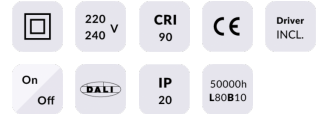

STAR Smart

Lavov downlight from the family STAR with a power of 10W and an optics 45 degrees . CCT 4000K. With a total lumen output of 700lm and a luminous efficiency of 70lm/W.DALI+wireless Casambi driver. Made in die cast aluminum and finished in black color. UGR

Subfamily	STAR Smart
------------------	-------------------

Pictograms

Product

Real power (W)	10
-----------------------	-----------

Real luminous flux (Lm)	700
--------------------------------	------------