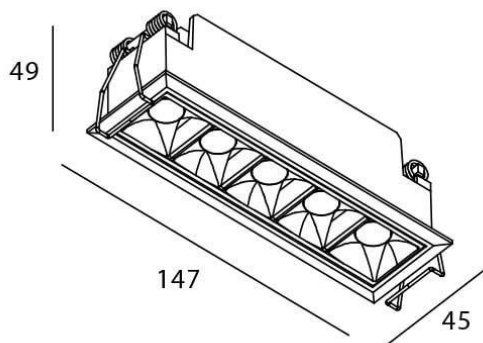

STAR Smart

Lavov downlight from the family STAR with a power of 10W and an optics 45 degrees . CCT 4000K. With a total lumen output of 700lm and a luminous efficiency of 70lm/W.DALI+wireless Casambi driver. Made in die cast aluminum and finished in black color. UGR19.

Item code	86.DS29.3439.02
Product type	Indoor
Category	Downlights
Family	STAR
Subfamily	STAR Smart
Pictograms	

Scheme

Product	
Real power (W)	10
Real luminous flux (Lm)	700
Luminous efficiency (Lm/W)	70
Beam angle (°)	45
Life time (h)	50000 h L80B10
IP	20
Electrical class insulation	Clas II
Colour	black
U. G. R	UGR19
Control gear	DALI+wireless Casambi
Flicker Free	Yes
Light source	LED
Type of LED	COB
Colour temperature (K)	4000
Colour consistency (SDCM)	SDCM3
CRI	80