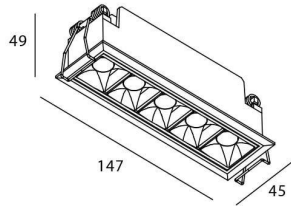

Scheme

Product

Real power (W)	10

Real luminous flux (Lm)	700

Luminous efficiency (Lm/W)	70

Beam angle (°)	Wall Washer

Life time (h)	50000 h L80B10

IP	20

Electrical class insulation	Clas II

Colour	White

Control gear	DALI+wireless Casambi

Flicker Free	Yes

Light source	LED

Type of LED	COB

Colour temperature (K)	4000

Colour consistency (SDCM)	SDCM<3

CRI	80