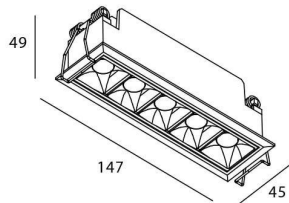

Scheme

Product

Real power (W)	10

Real luminous flux (Lm)	700

Luminous efficiency (Lm/W)	70

Beam angle (°)	Wall Washer

Life time (h)	50000 h L80B10

IP	20

Electrical class insulation	Clas II

Colour	White

Control gear	DALI+wireless Casambi

Flicker Free	Yes

Light source	LED

Type of LED	COB

Colour temperature (K)	4000

Colour consistency (SDCM)	SDCM<3

CRI	80