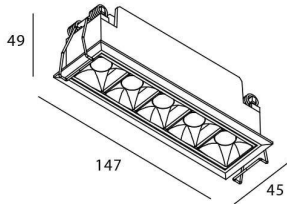

Scheme

Product

Real power (W)	10

Real luminous flux (Lm)	700

Luminous efficiency (Lm/W)	70

Beam angle (°)	Wall Washer

Life time (h)	50000 h L80B10

IP	20

Electrical class insulation	Clas II

Colour	White

Control gear	DALI+wireless Casambi

Flicker Free	Yes

Light source	LED

Type of LED	COB

Colour temperature (K)	4000

Colour consistency (SDCM)	SDCM<3

CRI	80