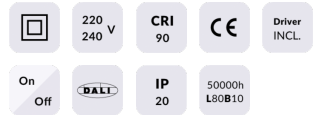

STAR Smart

Lavov downlight from the family STAR with a power of 10W and an optics Wall Washer . CCT 4000K. With a total lumen output of 700lm and a luminous efficiency of 70lm/W.DALI+wireless Casambi driver. Made in die cast aluminum and finished in White color. .

Item code	86.DS29.3449.01

Product type	Indoor

Category	Downlights

Family	STAR

Subfamily	STAR Smart

Pictograms	

Scheme

Product

Real power (W)	10

Real luminous flux (Lm)	700

Luminous efficiency (Lm/W)	70

Beam angle (°)	Wall Washer

Life time (h)	50000 h L80B10

IP	20

Electrical class insulation	Clas II

Colour	White

Control gear	DALI+wireless Casambi

Flicker Free	Yes

Light source	LED

Type of LED	COB

Colour temperature (K)	4000

Colour consistency (SDCM)	SDCM<3

CRI	80