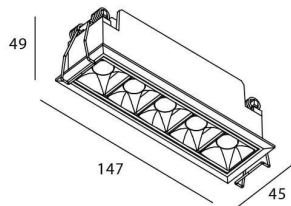

Scheme

Product

Real power (W)	10

Real luminous flux (Lm)	700

Luminous efficiency (Lm/W)	70

Beam angle (°)	Wall Washer

Life time (h)	50000 h L80B10

IP	20

Electrical class insulation	Clas II

Colour	black

Control gear	DALI+wireless Casambi

Flicker Free	Yes

Light source	LED

Type of LED	COB

Colour temperature (K)	4000

Colour consistency (SDCM)	SDCM<3

CRI	80