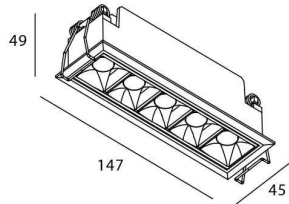

Scheme

Product

Real power (W)	10

Real luminous flux (Lm)	700

Luminous efficiency (Lm/W)	70

Beam angle (°)	Wall Washer

Life time (h)	50000 h L80B10

IP	20

Electrical class insulation	Clas II

Colour	black

Control gear	DALI+wireless Casambi

Flicker Free	Yes

Light source	LED

Type of LED	COB

Colour temperature (K)	4000

Colour consistency (SDCM)	SDCM<3

CRI	80