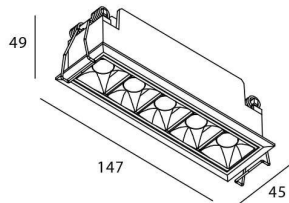

STAR Smart

Lavov downlight from the family STAR with a power of 10W and an optics Wall Washer . CCT 4000K. With a total lumen output of 700lm and a luminous efficiency of 70lm/W.DALI+wireless Casambi driver. Made in die cast aluminum and finished in black color. .

Item code	86.DS29.3449.02
Product type	Indoor
Category	Downlights
Family	STAR
Subfamily	STAR Smart
Pictograms	

Scheme

Product	
Real power (W)	10
Real luminous flux (Lm)	700
Luminous efficiency (Lm/W)	70
Beam angle (°)	Wall Washer
Life time (h)	50000 h L80B10
IP	20
Electrical class insulation	Clas II
Colour	black
Control gear	DALI+wireless Casambi
Flicker Free	Yes
Light source	LED
Type of LED	COB
Colour temperature (K)	4000
Colour consistency (SDCM)	SDCM<3
CRI	80