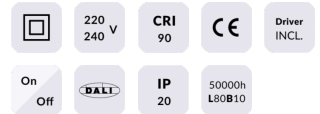

### STAR Smart

Lavov downlight from the family STAR with a power of 20W and an optics 15 degrees . CCT 3000K. With a total lumen output of 1400lm and a luminous efficiency of 70lm/W.DALI+wireless Casambi driver. Made in die cast aluminum and finished in White color. UGR

### Product

**Real power (W)** 20

**Real luminous flux (Lm)** 1400

**Luminous efficiency (Lm/W)** 70

**Beam angle (°)** 15

**Life time (h)** 50000 h L80B10

**IP** 20

**Electrical class insulation** Clas II