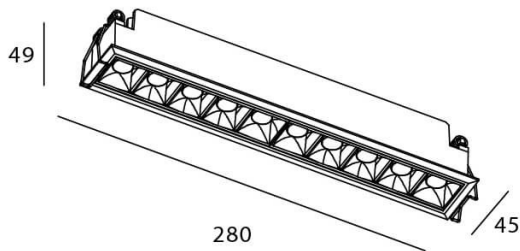

Scheme

Product	
Real power (W)	20
Real luminous flux (Lm)	1400
Luminous efficiency (Lm/W)	70
Beam angle (&ordm;)	15
Life time (h)	50000 h L80B10
IP	20
Electrical class insulation	Clas II
Colour	White
U. G. R	UGR<19
Control gear	DALI+wireless Casambi
Flicker Free	Yes
Light source	LED
Type of LED	SMD
Colour temperature (K)	3000
Colour consistency (SDCM)	SDCM<3
CRI	80