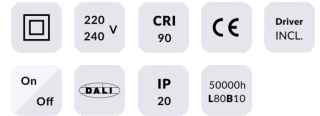

### STAR Smart

Lavov downlight from the family STAR with a power of 20W and an optics 15 degrees . CCT 3000K. With a total lumen output of 1400lm and a luminous efficiency of 70lm/W.DALI+wireless Casambi driver. Made in die cast aluminum and finished in White color. UGR

### Product

**Real power (W)** 20

**Real luminous flux (Lm)** 1400

**Luminous efficiency (Lm/W)** 70

**Beam angle (°)** 15

**Life time (h)** 50000 h L80B10

**IP** 20

**Electrical class insulation** Clas II