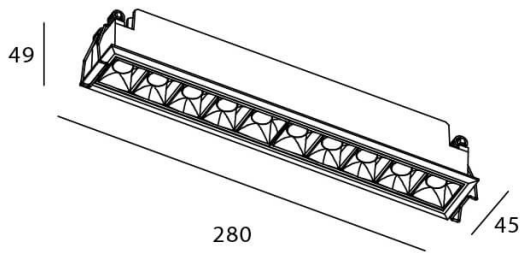

Scheme

Product	
Real power (W)	20
Real luminous flux (Lm)	1400
Luminous efficiency (Lm/W)	70
Beam angle (°)	15
Life time (h)	50000 h L80B10
IP	20
Electrical class insulation	Clas II
Colour	black
U. G. R	UGR19
Control gear	DALI+wireless Casambi
Flicker Free	Yes
Light source	LED
Type of LED	SMD
Colour temperature (K)	3000
Colour consistency (SDCM)	SDCM3
CRI	80