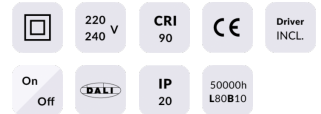

STAR Smart

Lavov downlight from the family STAR with a power of 20W and an optics 15 degrees . CCT 3000K. With a total lumen output of 1400lm and a luminous efficiency of 70lm/W.DALI+wireless Casambi driver. Made in die cast aluminum and finished in black color. UGR

Item code	86.DS29.4319.02
Product type	Indoor
Category	Downlights
Family	STAR
Subfamily	STAR Smart

Pictograms

Product

Real power (W)	20
Real luminous flux (Lm)	1400
Luminous efficiency (Lm/W)	70
Beam angle (°)	15
Life time (h)	50000 h L80B10
IP	20
Electrical class insulation	Clas II
Colour	black
U. G. R	UGR<19
Control gear	DALI+wireless Casambi
Flicker Free	Yes
Light source	LED
Type of LED	SMD
Colour temperature (K)	3000
Colour consistency (SDCM)	SDCM<3
CRI	80