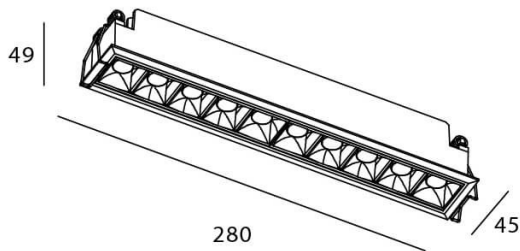

STAR Smart

Lavov downlight from the family STAR with a power of 20W and an optics 30 degrees . CCT 3000K. With a total lumen output of 1400lm and a luminous efficiency of 70lm/W.DALI+wireless Casambi driver. Made in die cast aluminum and finished in White color. UGR19.

Item code	86.DS29.4329.01
Product type	Indoor
Category	Downlights
Family	STAR
Subfamily	STAR Smart
Pictograms	

Scheme

Product	
Real power (W)	20
Real luminous flux (Lm)	1400
Luminous efficiency (Lm/W)	70
Beam angle (&ordm;)	30
Life time (h)	50000 h L80B10
IP	20
Electrical class insulation	Clas II
Colour	White
U. G. R	UGR<19
Control gear	DALI+wireless Casambi
Flicker Free	Yes
Light source	LED
Type of LED	SMD
Colour temperature (K)	3000
Colour consistency (SDCM)	SDCM<3
CRI	80