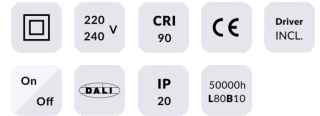

STAR Smart

Lavov downlight from the family STAR with a power of 20W and an optics 30 degrees . CCT 3000K. With a total lumen output of 1400lm and a luminous efficiency of 70lm/W.DALI+wireless Casambi driver. Made in die cast aluminum and finished in black color. UGR

Item code 86.DS29.4329.02

Product type Indoor

Category Downlights

Family STAR

Subfamily STAR Smart

Pictograms

Product

Real power (W) 20

Real luminous flux (Lm) 1400

Luminous efficiency (Lm/W) 70

Beam angle (°) 30

Life time (h) 50000 h L80B10

IP 20

Electrical class insulation Clas II

Colour black

U. G. R UGR<19