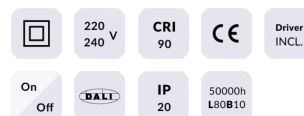

STAR Smart

Lavov downlight from the family STAR with a power of 20W and an optics 45 degrees . CCT 3000K. With a total lumen output of 1400lm and a luminous efficiency of 70lm/W.DALI+wireless Casambi driver. Made in die cast aluminum and finished in White color. UGR

Subfamily	STAR Smart
------------------	-------------------

Pictograms

Product

Real power (W)	20
-----------------------	-----------

Real luminous flux (Lm)	1400
--------------------------------	-------------