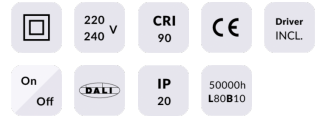

STAR Smart

Lavov downlight from the family STAR with a power of 20W and an optics 45 degrees . CCT 3000K. With a total lumen output of 1400lm and a luminous efficiency of 70lm/W.DALI+wireless Casambi driver. Made in die cast aluminum and finished in black color. UGR

Item code 86.DS29.4339.02

Product type Indoor

Category Downlights

Family STAR

Subfamily STAR Smart

Pictograms

Product

Real power (W) 20

Real luminous flux (Lm) 1400

Luminous efficiency (Lm/W) 70

Beam angle (°) 45

Life time (h) 50000 h L80B10

IP 20

Electrical class insulation Clas II

Colour black

U. G. R UGR<19