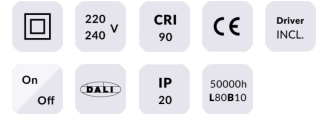

STAR Smart

Lavov downlight from the family STAR with a power of 20W and an optics 45 degrees . CCT 3000K. With a total lumen output of 1400lm and a luminous efficiency of 70lm/W.DALI+wireless Casambi driver. Made in die cast aluminum and finished in black color. UGR

Subfamily	STAR Smart
------------------	-------------------

Pictograms

Product

Real power (W)	20
-----------------------	-----------

Real luminous flux (Lm)	1400
--------------------------------	-------------