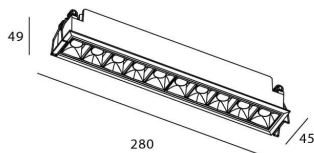

STAR Smart

Lavov downlight from the family STAR with a power of 20W and an optics Wall Washer . CCT 3000K. With a total lumen output of 1400lm and a luminous efficiency of 70lm/W.DALI+wireless Casambi driver. Made in die cast aluminum and finished in White color. .

Item code	86.DS29.4349.01
Product type	Indoor
Category	Downlights
Family	STAR
Subfamily	STAR Smart

Pictograms

Scheme

Product

Real power (W)	20
Real luminous flux (Lm)	1400
Luminous efficiency (Lm/W)	70
Beam angle (°)	Wall Washer
Life time (h)	50000 h L80B10
IP	20
Electrical class insulation	Clas II
Colour	White
Control gear	DALI+wireless Casambi
Flicker Free	Yes
Light source	LED
Type of LED	SMD
Colour temperature (K)	3000
Colour consistency (SDCM)	SDCM<3
CRI	80