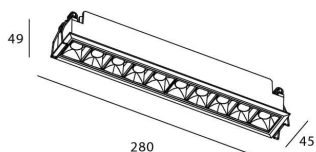

Scheme

Product

Real power (W)	20
Real luminous flux (Lm)	1400
Luminous efficiency (Lm/W)	70
Beam angle (°)	Wall Washer
Life time (h)	50000 h L80B10
IP	20
Electrical class insulation	Clas II
Colour	White
Control gear	DALI+wireless Casambi
Flicker Free	Yes
Light source	LED
Type of LED	SMD
Colour temperature (K)	3000
Colour consistency (SDCM)	SDCM<3
CRI	80