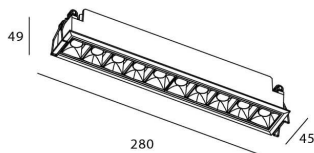

Scheme

Product

Real power (W)	20
Real luminous flux (Lm)	1400
Luminous efficiency (Lm/W)	70
Beam angle (°)	Wall Washer
Life time (h)	50000 h L80B10
IP	20
Electrical class insulation	Clas II
Colour	White
Control gear	DALI+wireless Casambi
Flicker Free	Yes
Light source	LED
Type of LED	SMD
Colour temperature (K)	3000
Colour consistency (SDCM)	SDCM<3
CRI	80