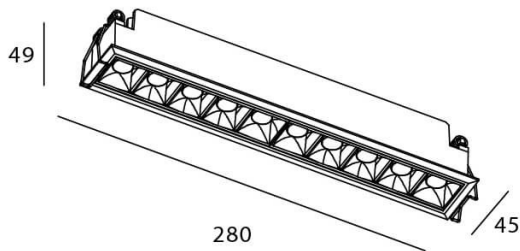

Scheme

Product	
Real power (W)	20
Real luminous flux (Lm)	1400
Luminous efficiency (Lm/W)	70
Beam angle (&ordm;)	Wall Washer
Life time (h)	50000 h L80B10
IP	20
Electrical class insulation	Clas II
Colour	black
Control gear	DALI+wireless Casambi
Flicker Free	Yes
Light source	LED
Type of LED	SMD
Colour temperature (K)	3000
Colour consistency (SDCM)	SDCM<3
CRI	80