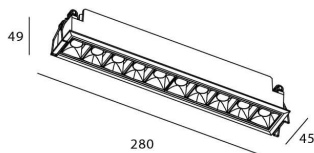

STAR Smart

Lavov downlight from the family STAR with a power of 20W and an optics Wall Washer . CCT 3000K. With a total lumen output of 1400lm and a luminous efficiency of 70lm/W.DALI+wireless Casambi driver. Made in die cast aluminum and finished in black color. .

Item code	86.DS29.4349.02
Product type	Indoor
Category	Downlights
Family	STAR
Subfamily	STAR Smart

Pictograms

Scheme

Product

Real power (W)	20
Real luminous flux (Lm)	1400
Luminous efficiency (Lm/W)	70
Beam angle (°)	Wall Washer
Life time (h)	50000 h L80B10
IP	20
Electrical class insulation	Clas II
Colour	black
Control gear	DALI+wireless Casambi
Flicker Free	Yes
Light source	LED
Type of LED	SMD
Colour temperature (K)	3000
Colour consistency (SDCM)	SDCM<3
CRI	80