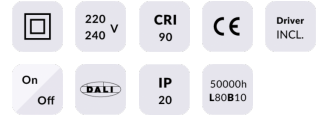

Pictograms