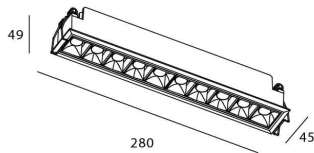

Scheme

Product

Real power (W)	20
Real luminous flux (Lm)	1400
Luminous efficiency (Lm/W)	70
Beam angle (°)	Wall Washer
Life time (h)	50000 h L80B10
IP	20
Electrical class insulation	Clas II
Colour	black
Control gear	DALI+wireless Casambi
Flicker Free	Yes
Light source	LED
Type of LED	SMD
Colour temperature (K)	3000
Colour consistency (SDCM)	SDCM<3
CRI	80