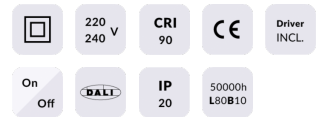

STAR Smart

Lavov downlight from the family STAR with a power of 20W and an optics 15 degrees . CCT 4000K. With a total lumen output of 1400lm and a luminous efficiency of 70lm/W.DALI+wireless Casambi driver. Made in die cast aluminum and finished in White color. UGR

Subfamily	STAR Smart
------------------	-------------------

Pictograms

Product

Real power (W)	20
-----------------------	-----------

Real luminous flux (Lm)	1400
--------------------------------	-------------