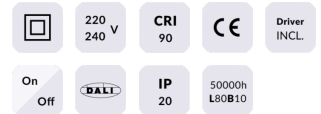

Pictograms