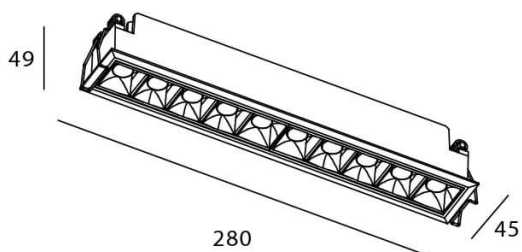

Scheme

STAR Smart

Lavov downlight from the family STAR with a power of 20W and an optics 15 degrees . CCT 4000K. With a total lumen output of 1400lm and a luminous efficiency of 70lm/W.DALI+wireless Casambi driver. Made in die cast aluminum and finished in White color. UGR19.

Item code	86.DS29.4419.01
Product type	Indoor
Category	Downlights
Family	STAR
Subfamily	STAR Smart
Pictograms	
Product	
Real power (W)	20
Real luminous flux (Lm)	1400
Luminous efficiency (Lm/W)	70
Beam angle (&ordm;)	15
Life time (h)	50000 h L80B10
IP	20
Electrical class insulation	Clas II
Colour	White
U. G. R	UGR<19
Control gear	DALI+wireless Casambi
Flicker Free	Yes
Light source	LED
Type of LED	SMD
Colour temperature (K)	4000
Colour consistency (SDCM)	SDCM<3
CRI	80