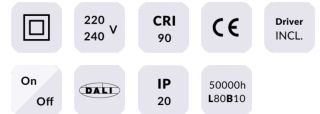

### STAR Smart

Lavov downlight from the family STAR with a power of 20W and an optics 15 degrees . CCT 4000K. With a total lumen output of 1400lm and a luminous efficiency of 70lm/W.DALI+wireless Casambi driver. Made in die cast aluminum and finished in White color. UGR

### Product

**Real power (W)** 20

**Real luminous flux (Lm)** 1400

**Luminous efficiency (Lm/W)** 70

**Beam angle (°)** 15

**Life time (h)** 50000 h L80B10

**IP** 20

**Electrical class insulation** Clas II