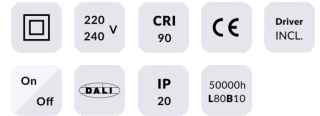

### STAR Smart

Lavov downlight from the family STAR with a power of 20W and an optics 15 degrees . CCT 4000K. With a total lumen output of 1400lm and a luminous efficiency of 70lm/W.DALI+wireless Casambi driver. Made in die cast aluminum and finished in black color. UGR

### Product

**Real power (W)** 20

**Real luminous flux (Lm)** 1400

**Luminous efficiency (Lm/W)** 70

**Beam angle (°)** 15

**Life time (h)** 50000 h L80B10

**IP** 20

**Electrical class insulation** Clas II